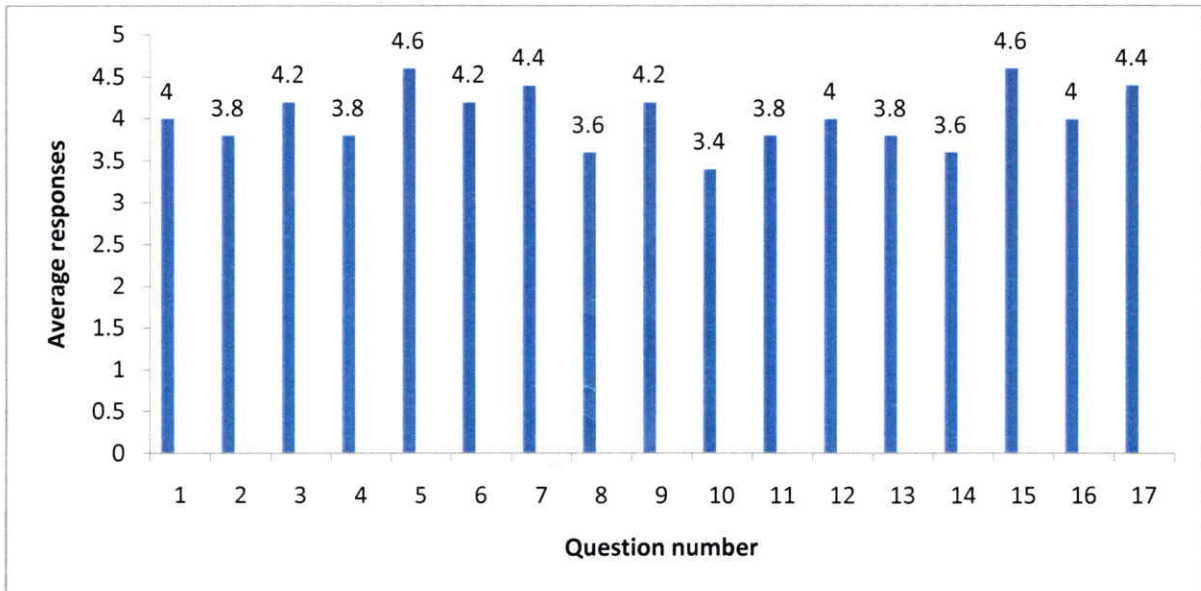

PRINCIPAL
Swami Vivekananda Institute of Technology
Mahbub College Campus, R.P. Road,
SECUNDERABAD-500 003.3

Feedback Analysis - Employer
Feedback on Academic Performance and Ambience
AY 2018-19

HOD-TPO