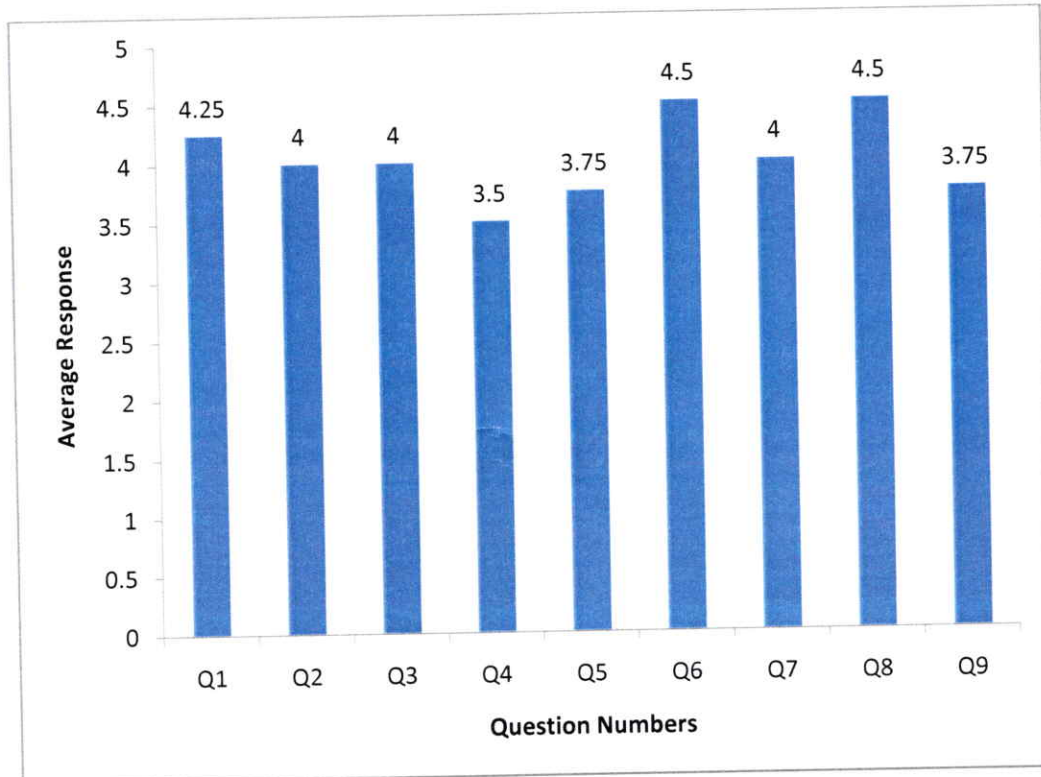

Feedback Analysis - ALUMNI
Feedback on Academic Performance and Ambience
AY 2018-19

Department of ME

HOD-ME

Principal

PRINCIPAL
Swami Vivekananda Institute of Technology
Mahbub College Campus, R.P.Road,
SECUNDERABAD-500 003.3