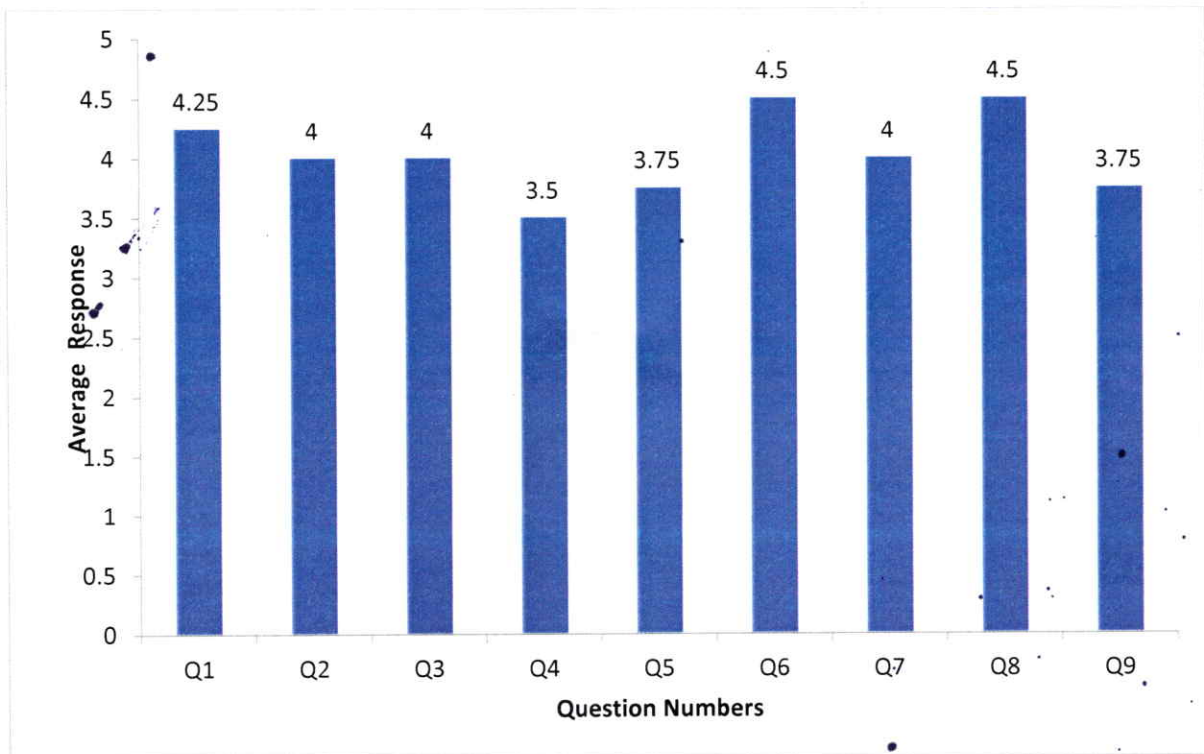

Feedback Analysis - ALUMNI
Feedback on Academic Performance and Ambience
AY 2018-19

Department of IT