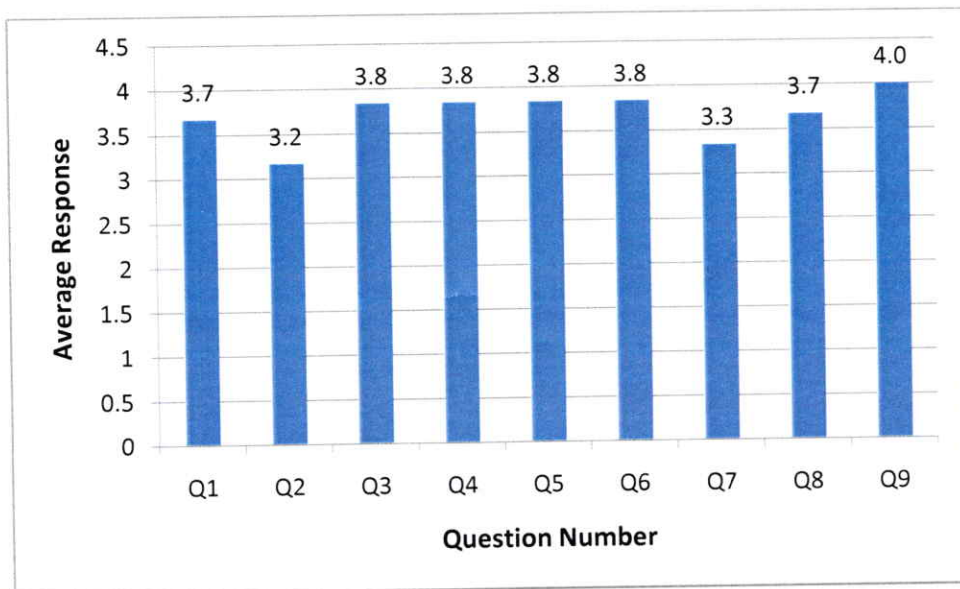

Feedback Analysis - ALUMNI
Feedback on Academic Performance and Ambience
AY 2018-19

Department of CSE

HOD-CSE

Principal

PRINCIPAL
Swami Vivekananda Institute of Technology
Mahbub College Campus, R.P.Road,
SECUNDERABAD-500 003.3