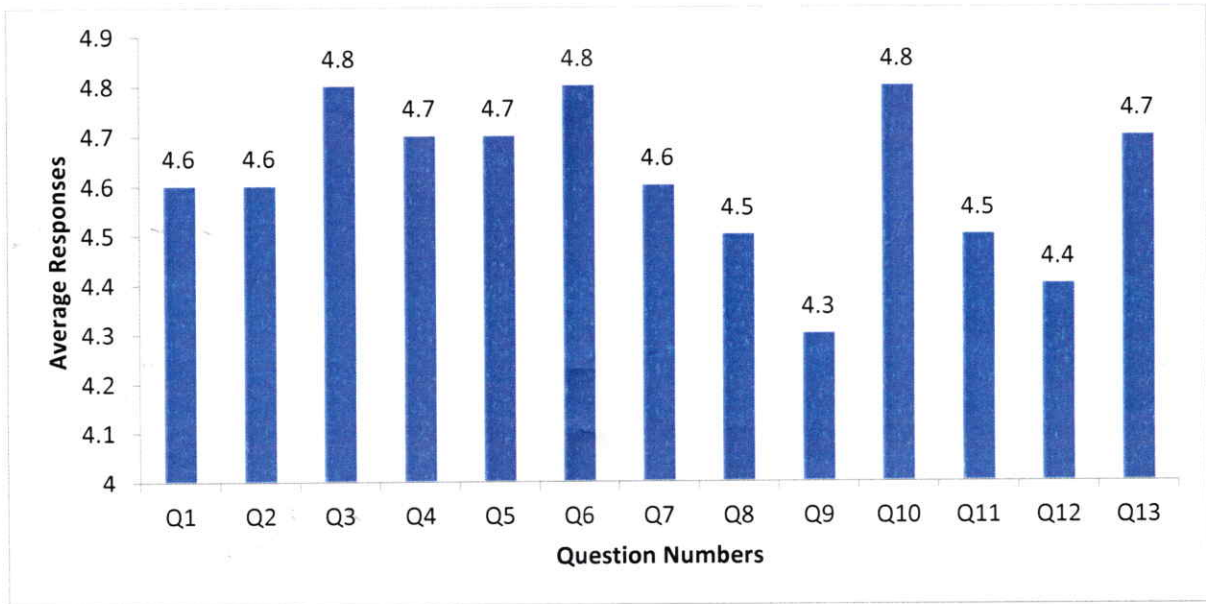

Feedback Analysis - Students
Feedback on Academic Performance and Ambience

AY 2018-19

Department of IT

[Signature]
HOD - IT

Head of Department
Department of IT
Swami Vivekananda Institute of Technology

[Signature]
Principal