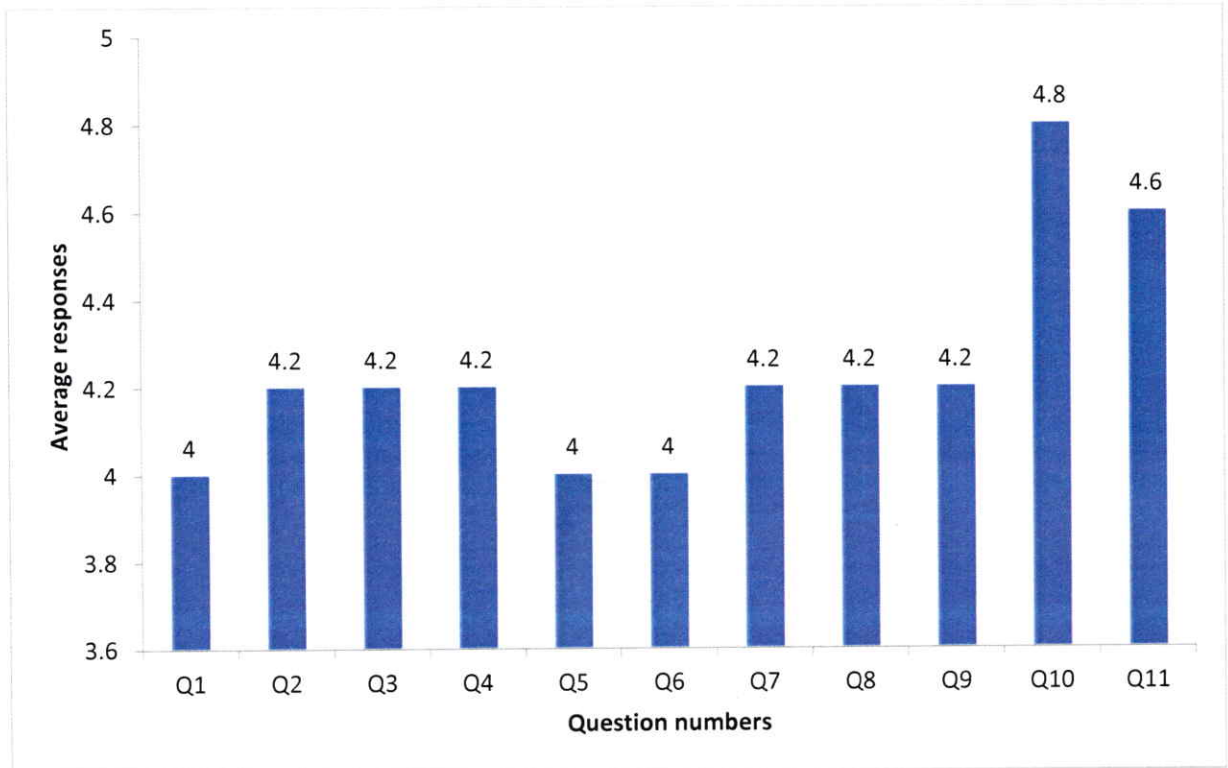

Feedback Analysis - faculty
Feedback on Academic Performance and Ambience
AY 2018-19
Department of IT

HOD- IT

Head of Department
Department of IT
Swami Vivekananda Institute of Technology

Principal

PRINCIPAL
Swami Vivekananda Institute of Technology
Mahbub College Campus, R.P.Road,
SECUNDERABAD-500 003.3