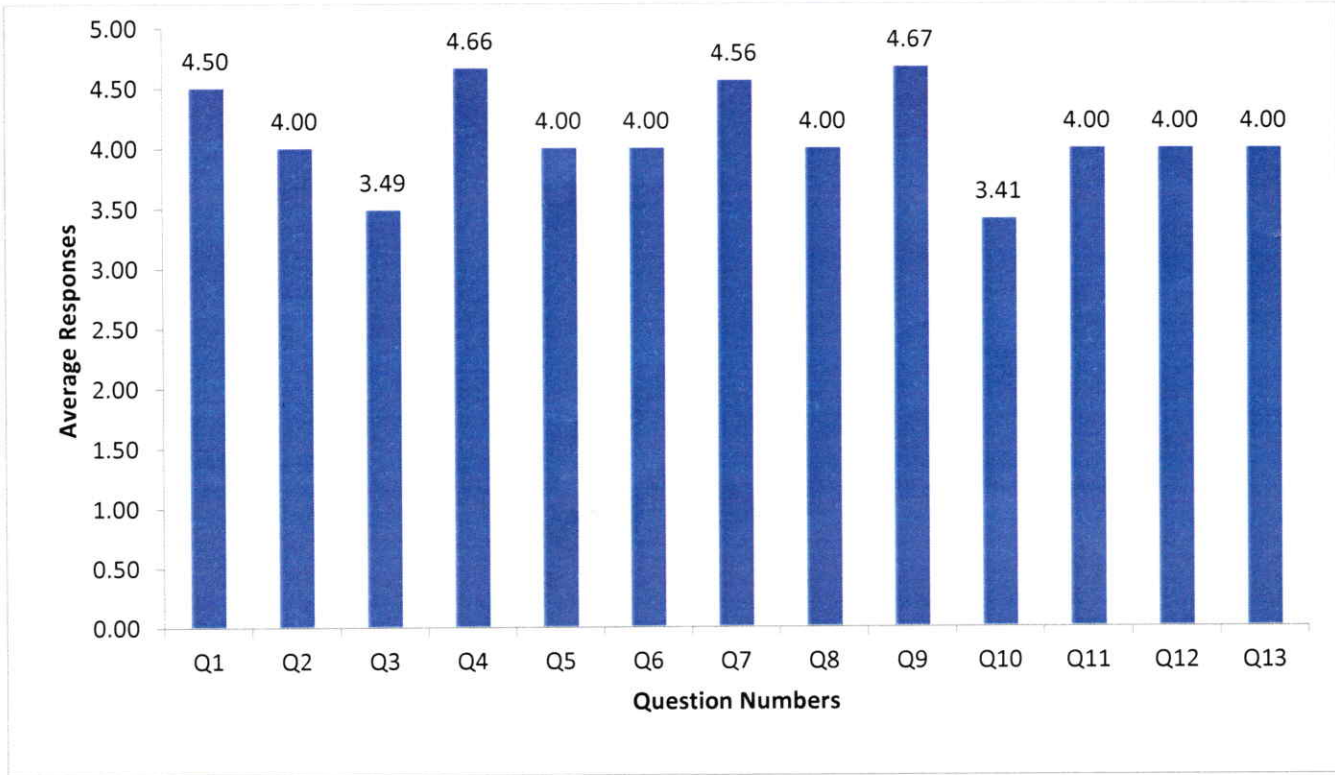

Feedback Analysis - Students
Feedback on Academic Performance and Ambience

AY 2018-19

Department of ME