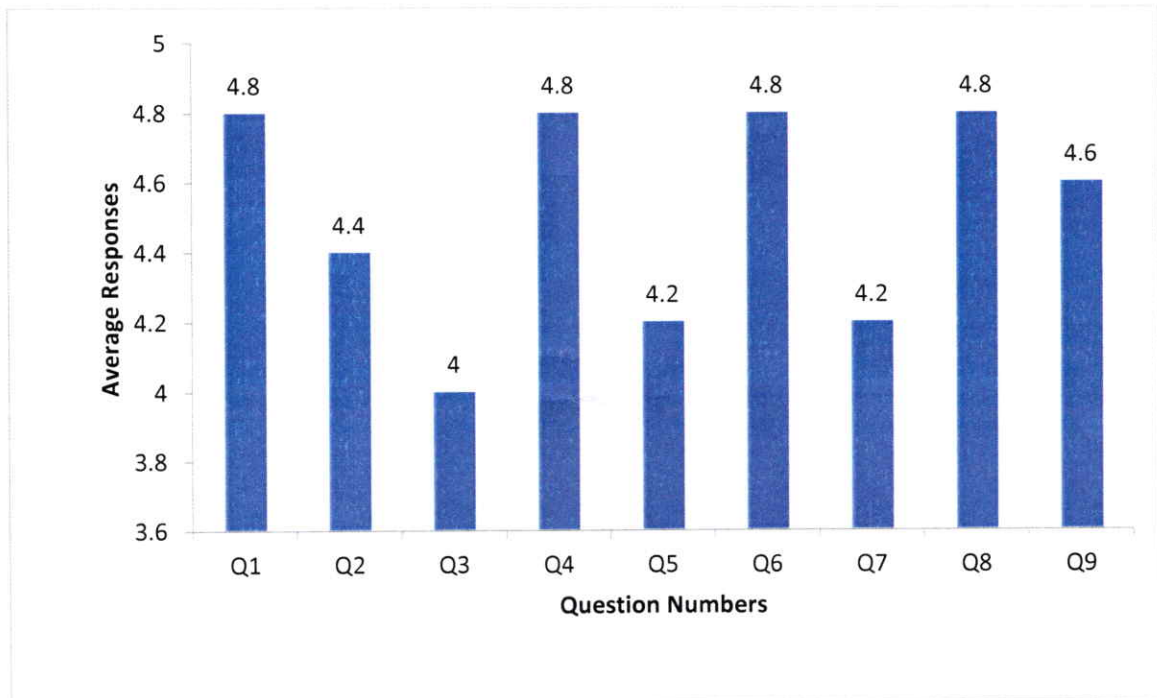

Feedback Analysis - ALUMNI
Feedback on Academic Performance and Ambience
AY 2018-19

Department of ECE