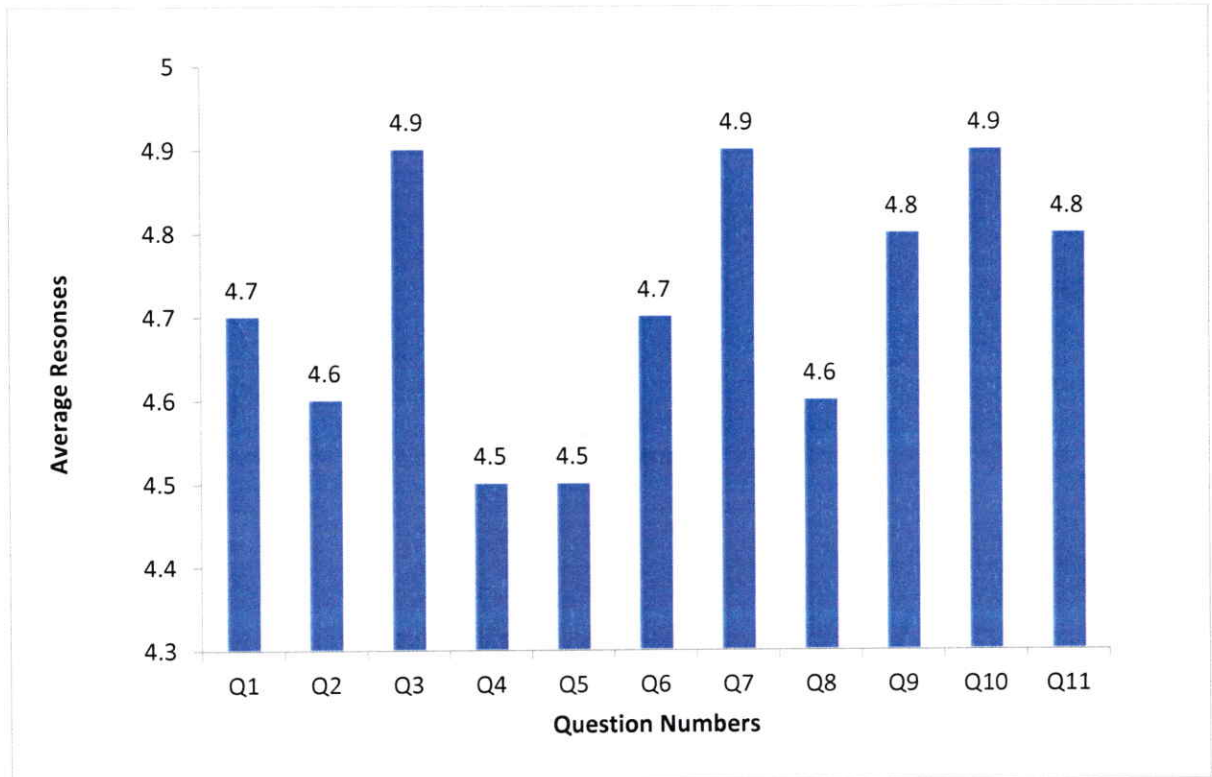

Feedback Analysis - faculty
Feedback on Academic Performance and Ambience
AY 2018-19

Department of MBA

Ch. N. S.
HOD – MBA

Head of Department
Department of MBA
Swami Vivekananda Institute of Technology

[Signature]
Principal

PRINCIPAL
Swami Vivekananda Institute of Technology
Mahbub College Campus, R.P. Road,
SECUNDERABAD-500 003.3