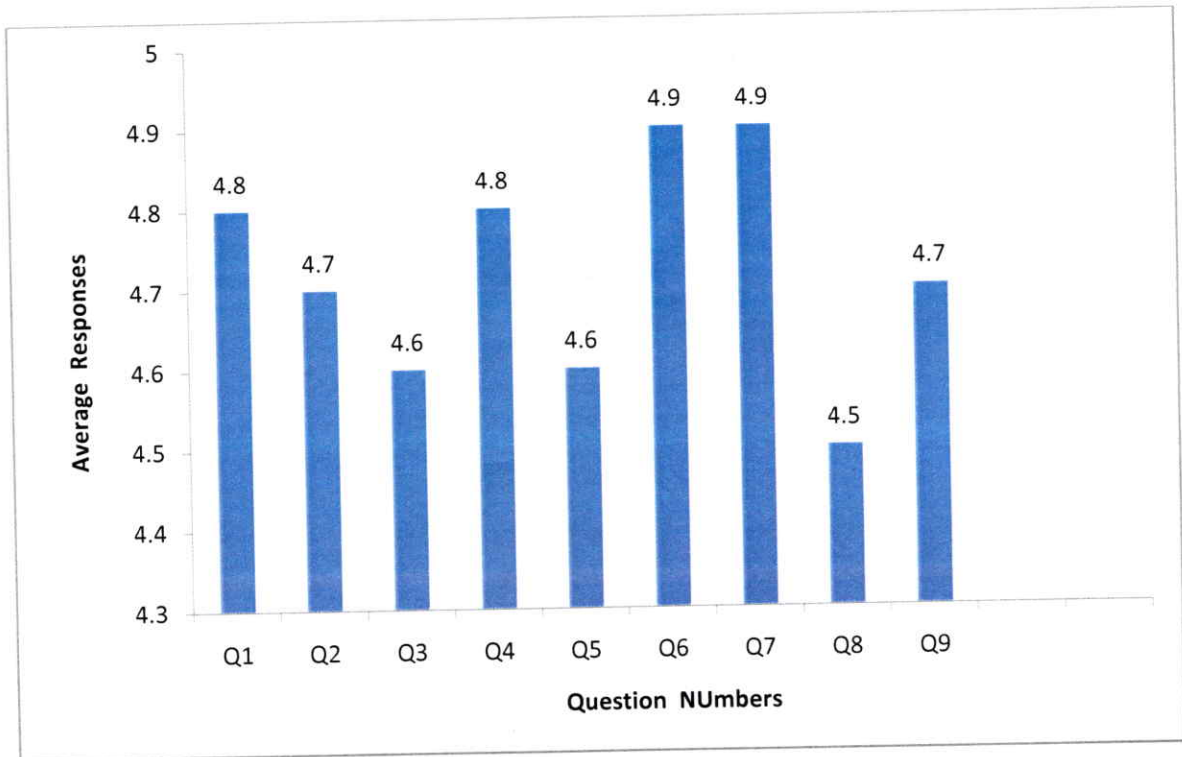

Feedback Analysis - Alumni
Feedback on Academic Performance and Ambience
2018-19 Batch
Department of MBA

HOD-MBA

Principal

PRINCIPAL
Swami Vivekananda Institute of Technology
Mahbub College Campus, R.P.Road,
SECUNDERABAD-500 003.3