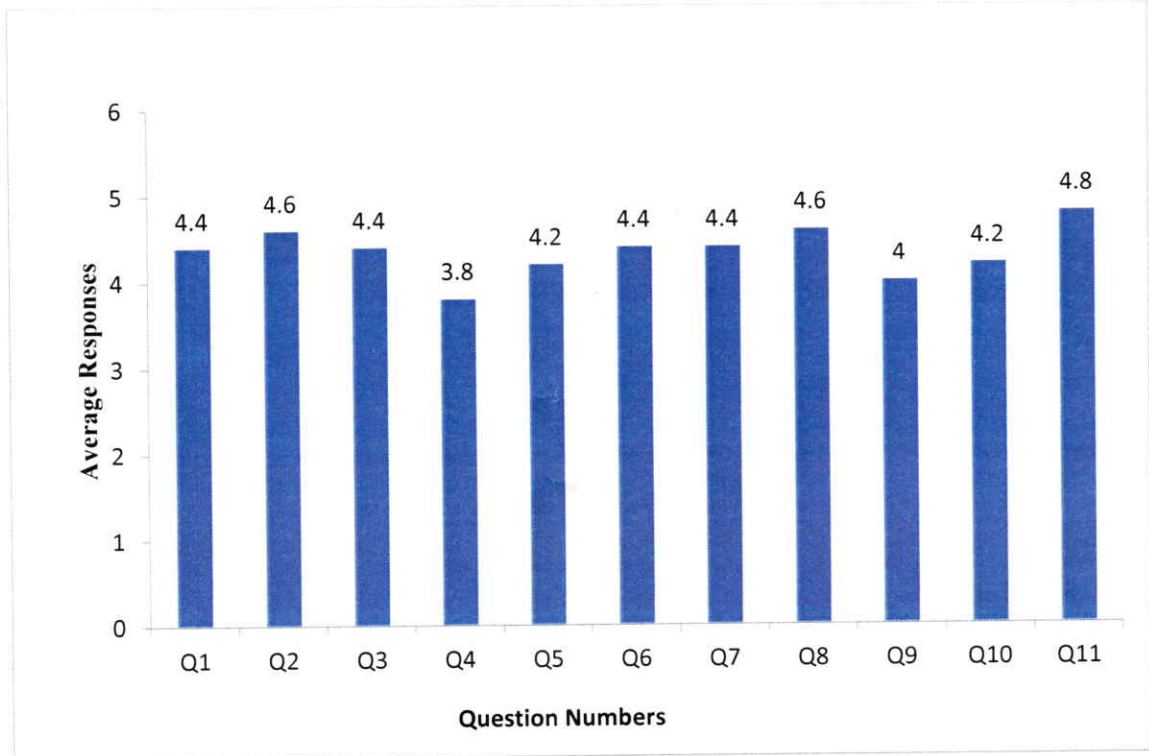

Department of ECE