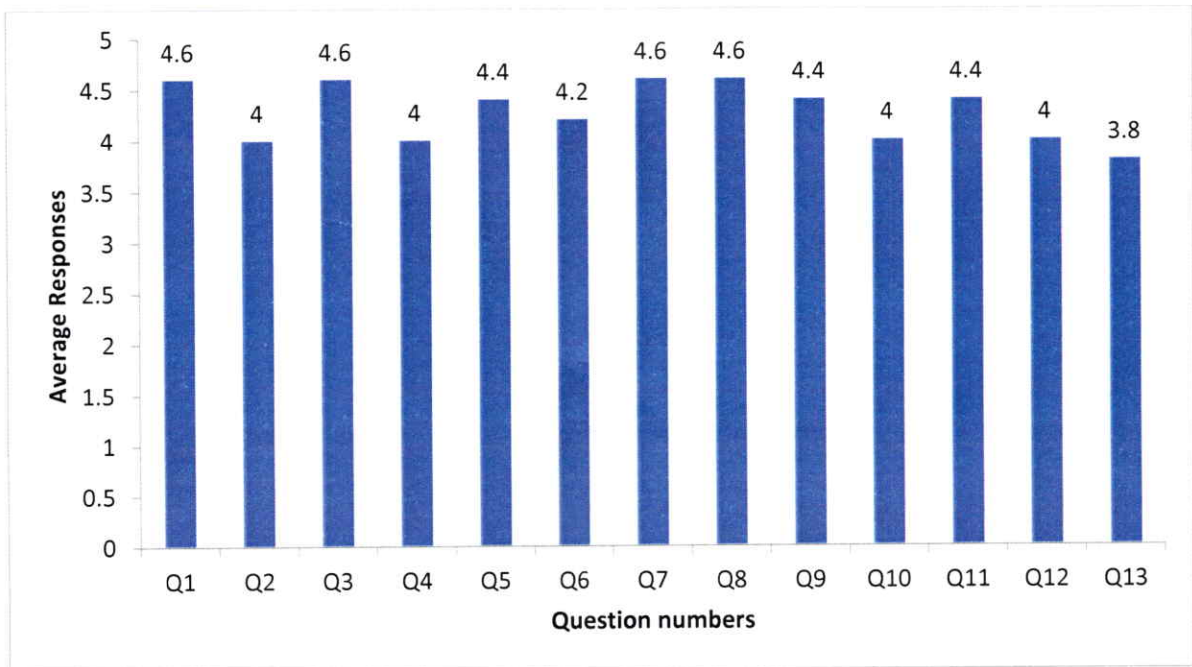

Feedback Analysis - Students
Feedback on Academic Performance and Ambience
AY 2018-19

Department of ECE