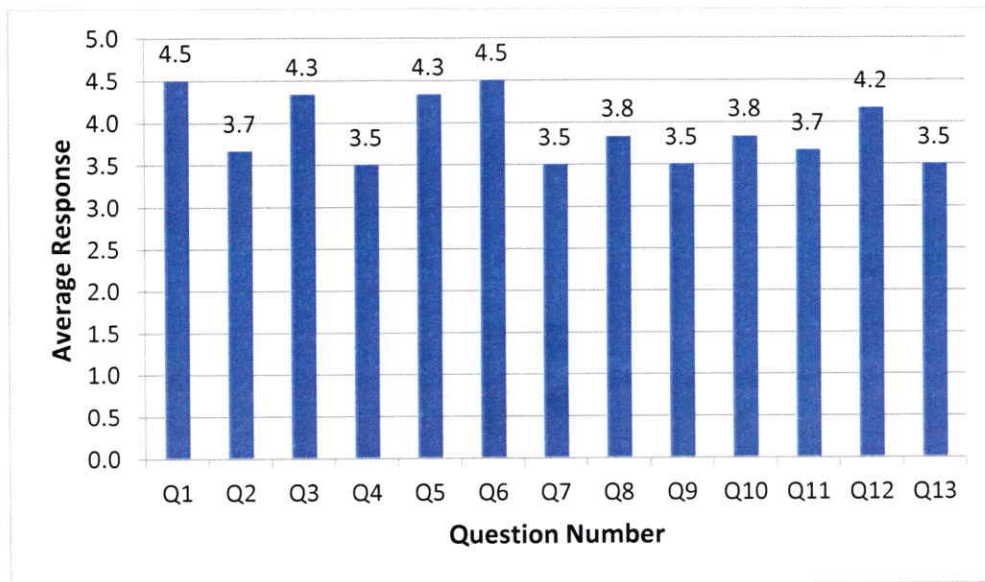

Feedback Analysis - Students
Feedback on Academic Performance and Ambience

AY 2018-19

Department of CSE

HOD-CSE
Head of Department
Department of CSE
Swami Vivekananda Institute of Technology

Principal
PRINCIPAL
Swami Vivekananda Institute of Technology
Mahub College Campus, R.P.Road,
SECUNDERABAD-500 003.3