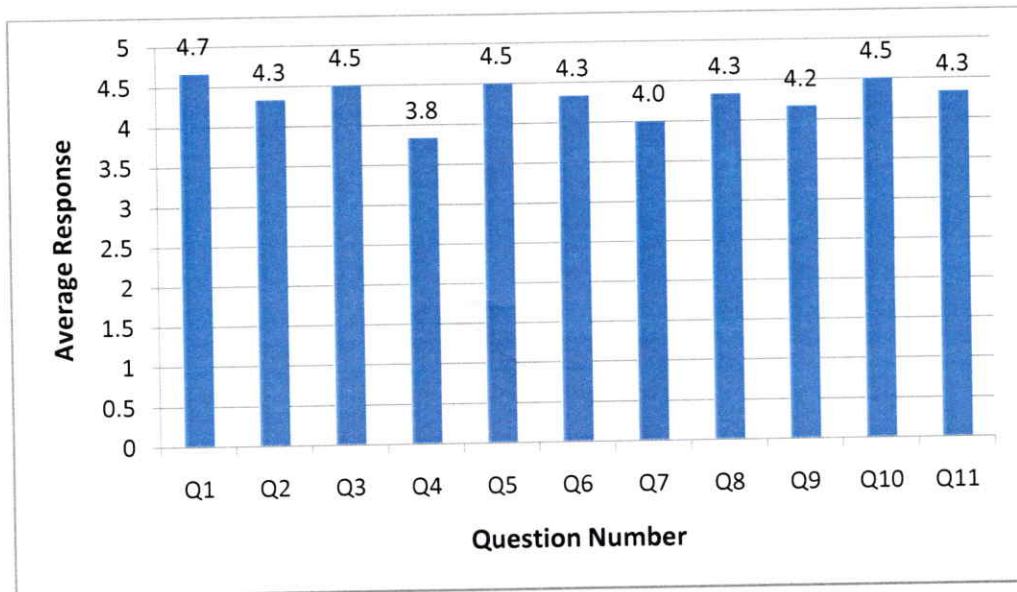

Feedback Analysis – Faculty
Feedback on Academic Performance and Ambience
AY 2018-2019

Department of CSE

HOD – CSE

Principal

PRINCIPAL
Swami Vivekananda Institute of Technology
Mahbub College Campus, R.P.Road,
SECUNDERABAD-500 003.3