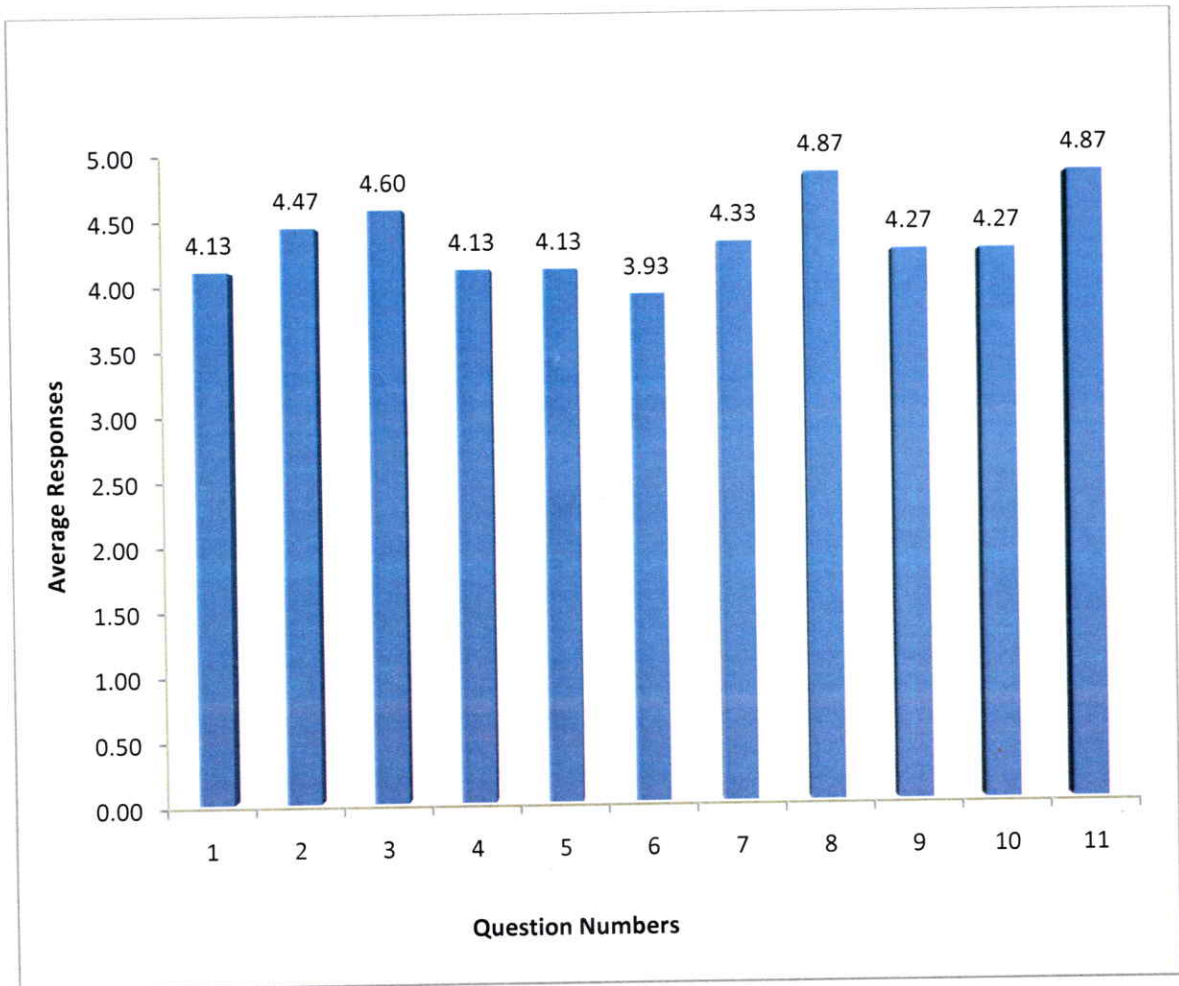

Feedback Analysis – Faculty
Feedback on Academic Performance and Ambience
AY 2018-2019
Department of ME

HOD – ME

Principal

PRINCIPAL
Swami Vivekananda Institute of Technology
Mahbub College Campus, R.P.Road,
SECUNDERABAD-500 003.3