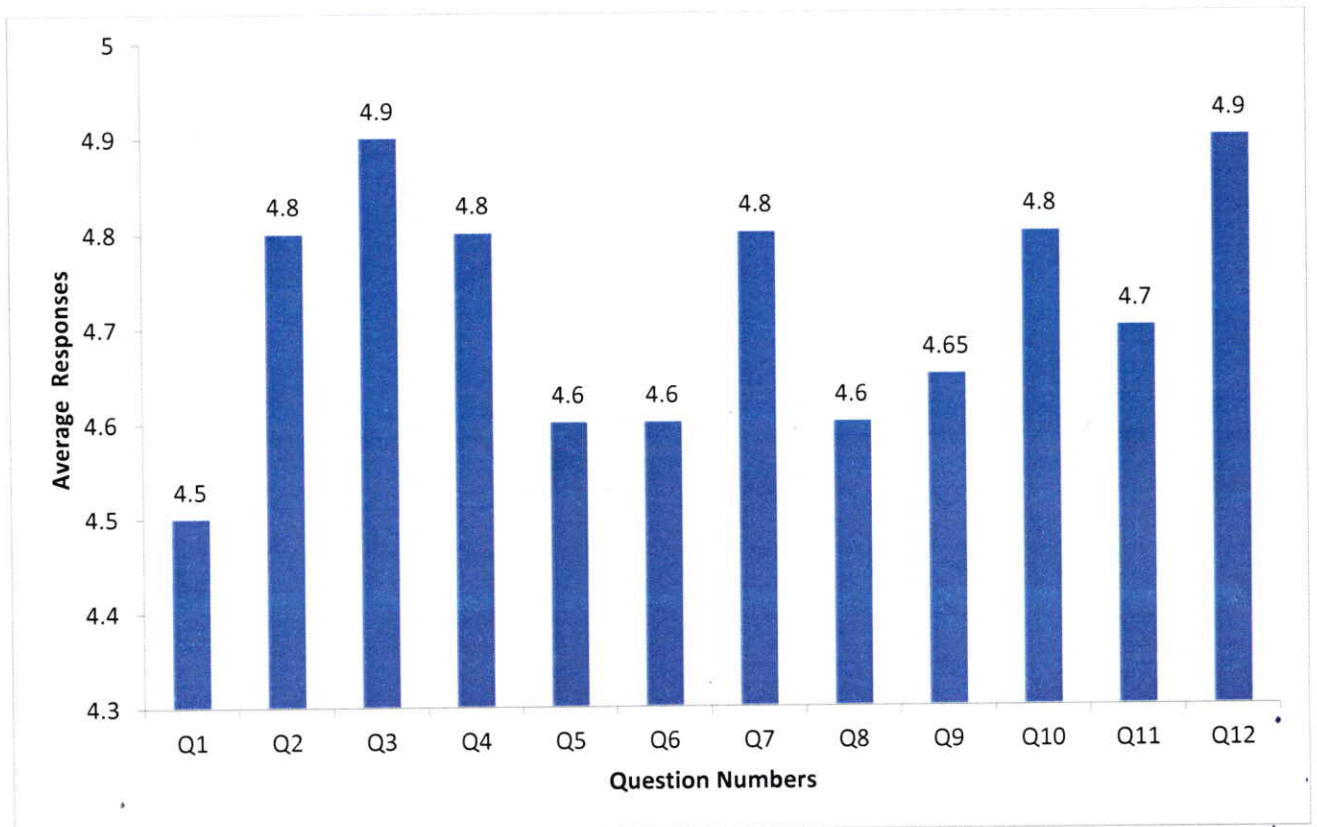

Feedback Analysis - Students
Feedback on Academic Performance and Ambience
AY 2018-19

Department of MBA

Chiranjeevi
HOD-MBA

Head of Department
Department of MBA
Swami Vivekananda Institute of Technology

[Signature]
Principal

Swami Vivekananda Institute of Technology
Mahbub College Campus, R.P.Road,
SECUNDERABAD-500 003.3