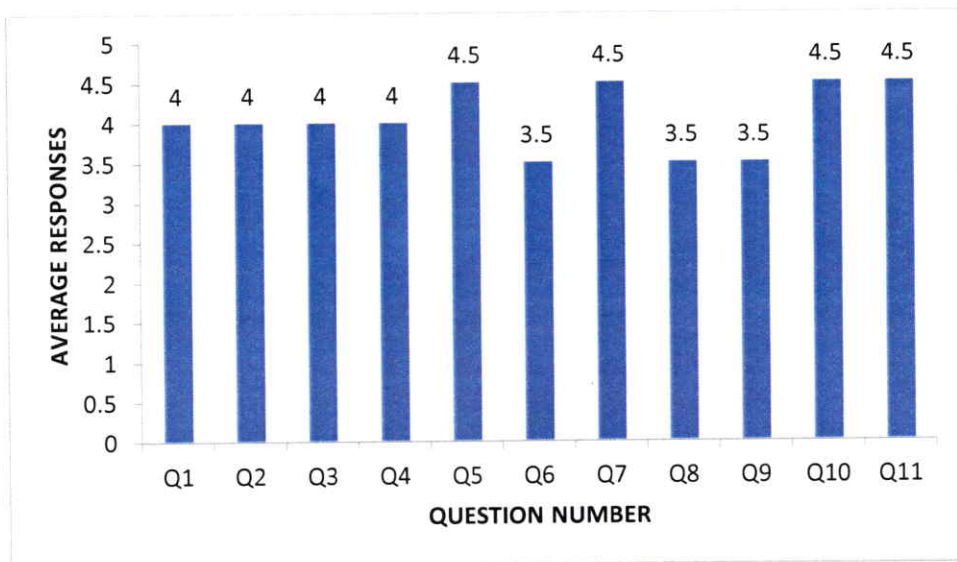

Feedback Analysis - Faculty
Feedback on Academic Performance and Ambience
AY 2020-2021
Department of CSE-DS