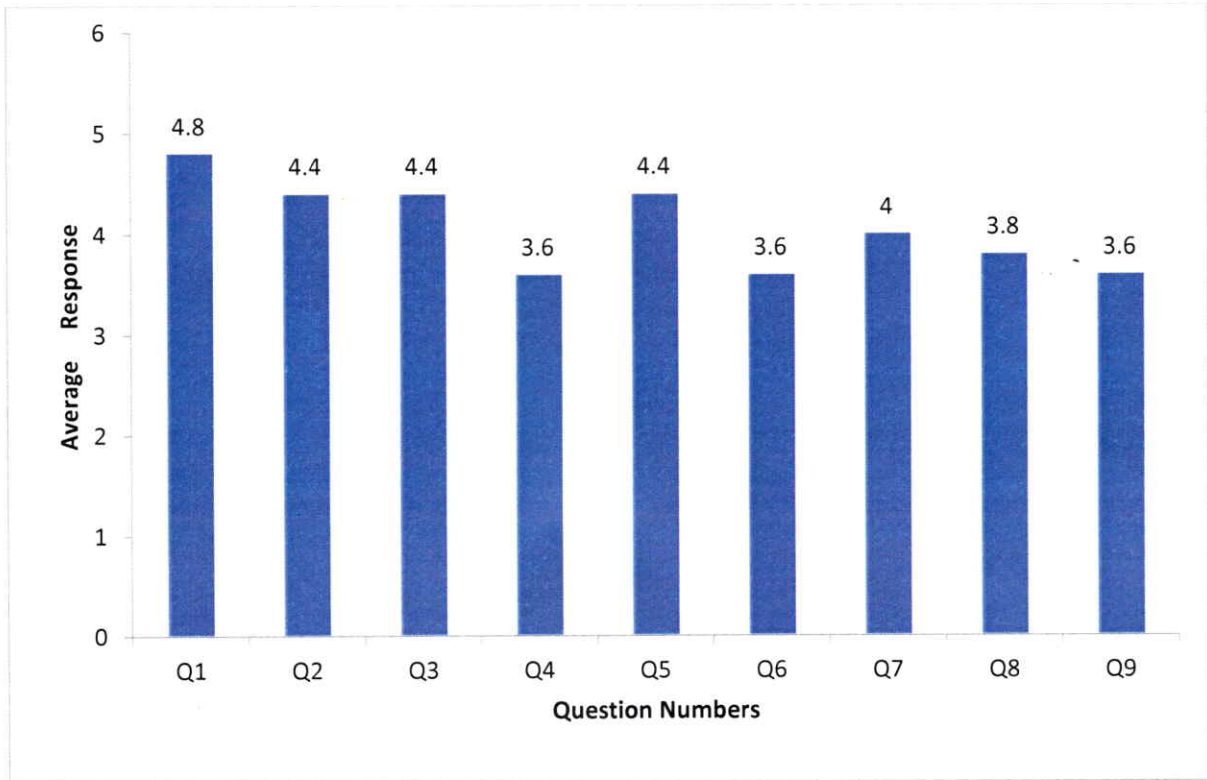

Feedback Analysis - ALUMNI

Feedback on Academic Performance and Ambience

AY 2020-2021

Department of IT