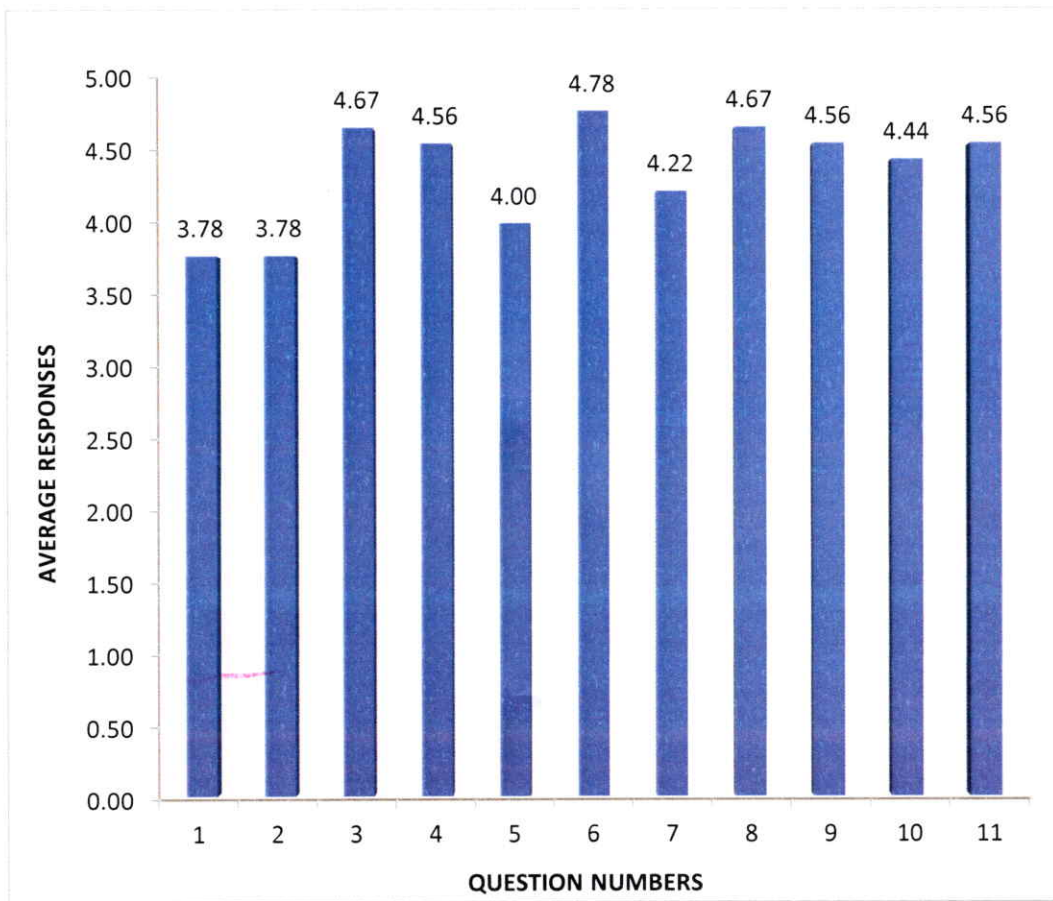

Feedback Analysis - Faculty
Feedback on Academic Performance and Ambience
AY 2020-2021

Department of ME