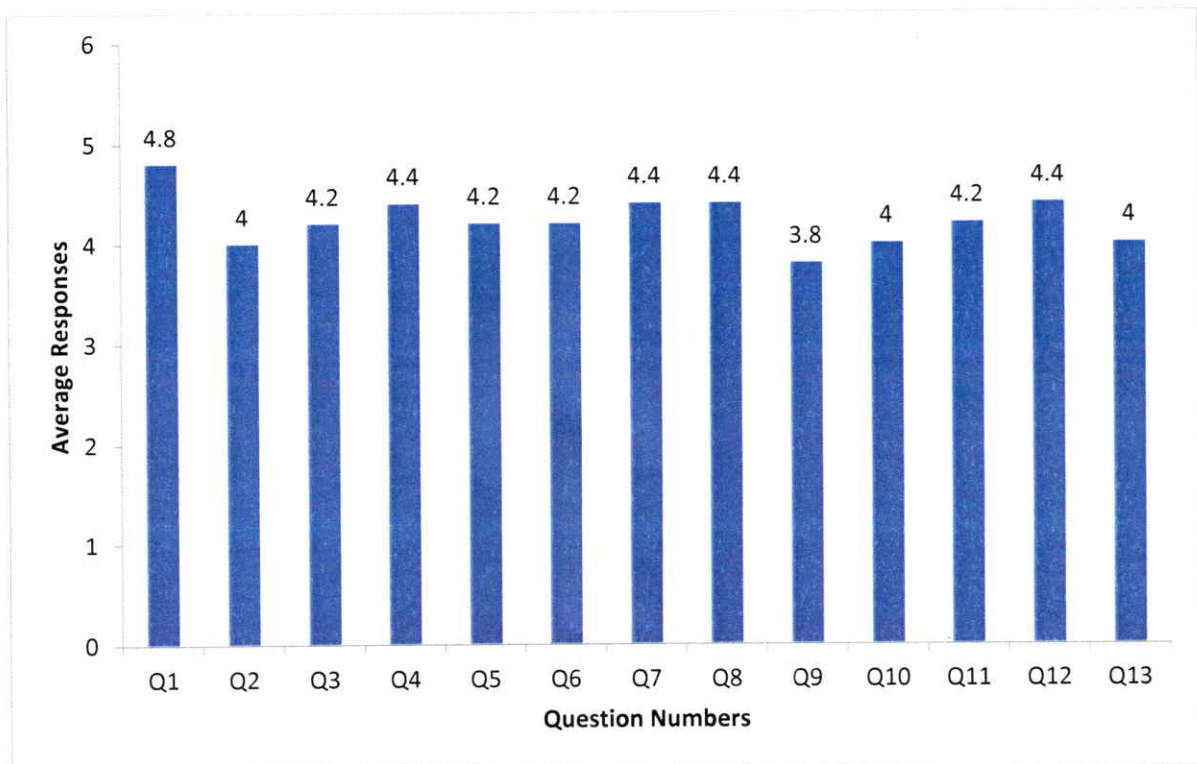

Feedback Analysis - Students
Feedback on Academic Performance and Ambience
AY 2020-21

Department of ECE