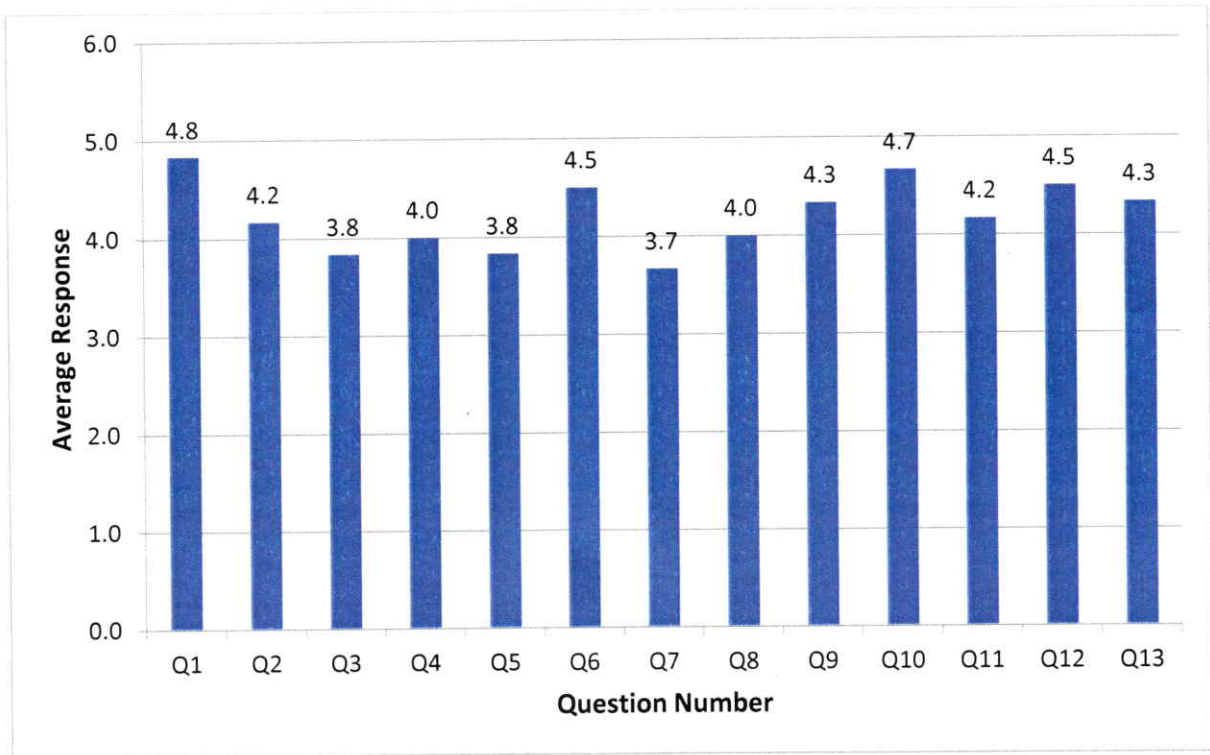

Feedback Analysis - Students

Feedback on Academic Performance and Ambience

AY 2020-21

Department of CSE

HOD-CSE

Head of Department
Department of CSE
Swami Vivekananda Institute of Technology

Principal

PRINCIPAL
Swami Vivekananda Institute of Technology
Mahbub College Campus, R.P.Road,
SECUNDERABAD-500 003.3