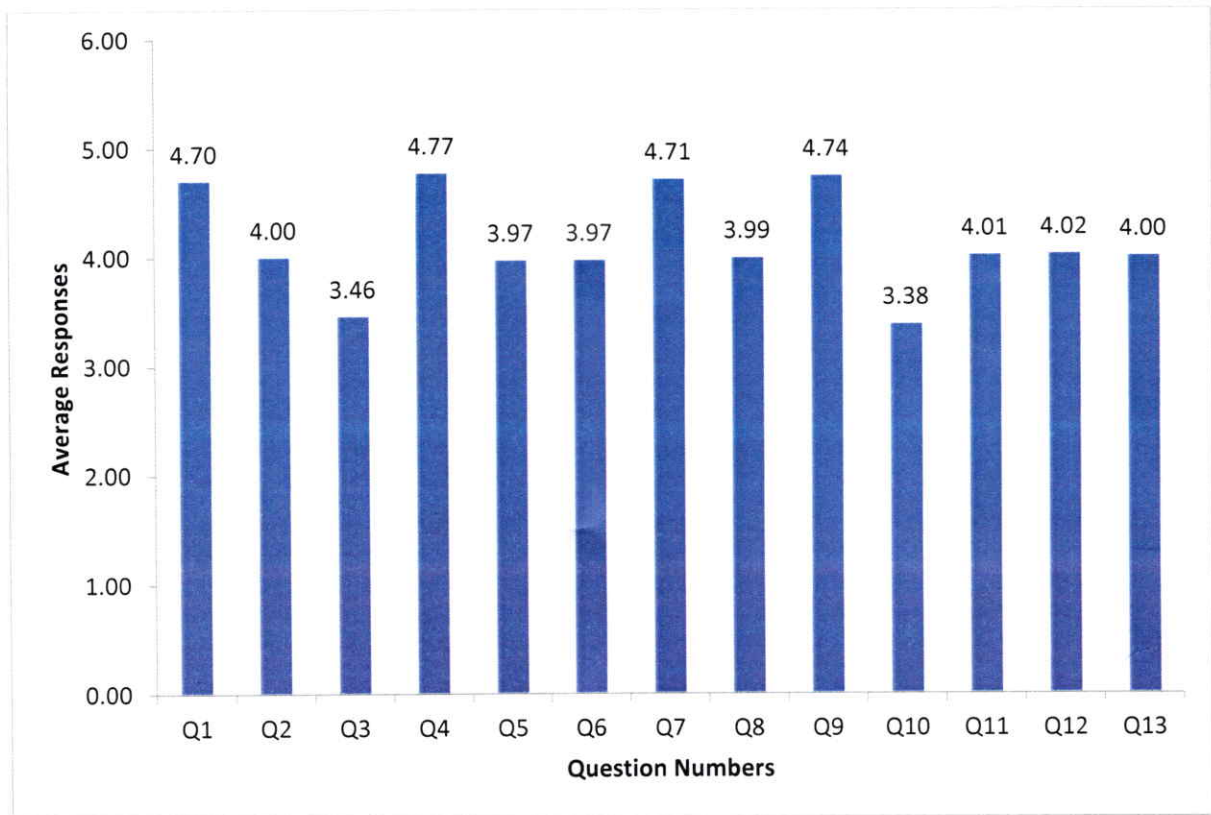

Feedback Analysis - Students
Feedback on Academic Performance and Ambience
AY 2020-21

Department of ME