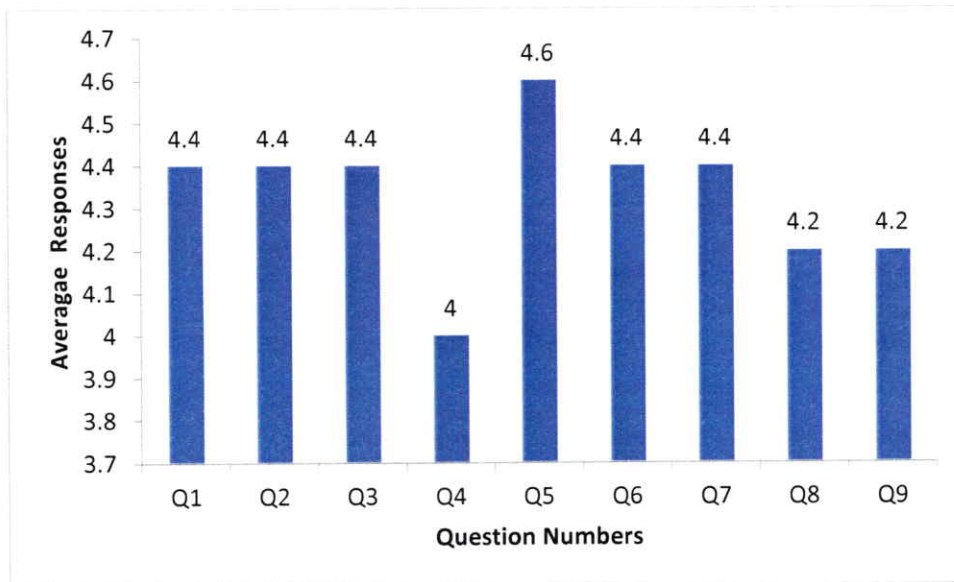

Feedback Analysis - ALUMNI

Feedback on Academic Performance and Ambience

AY 2020-2021

Department of ME