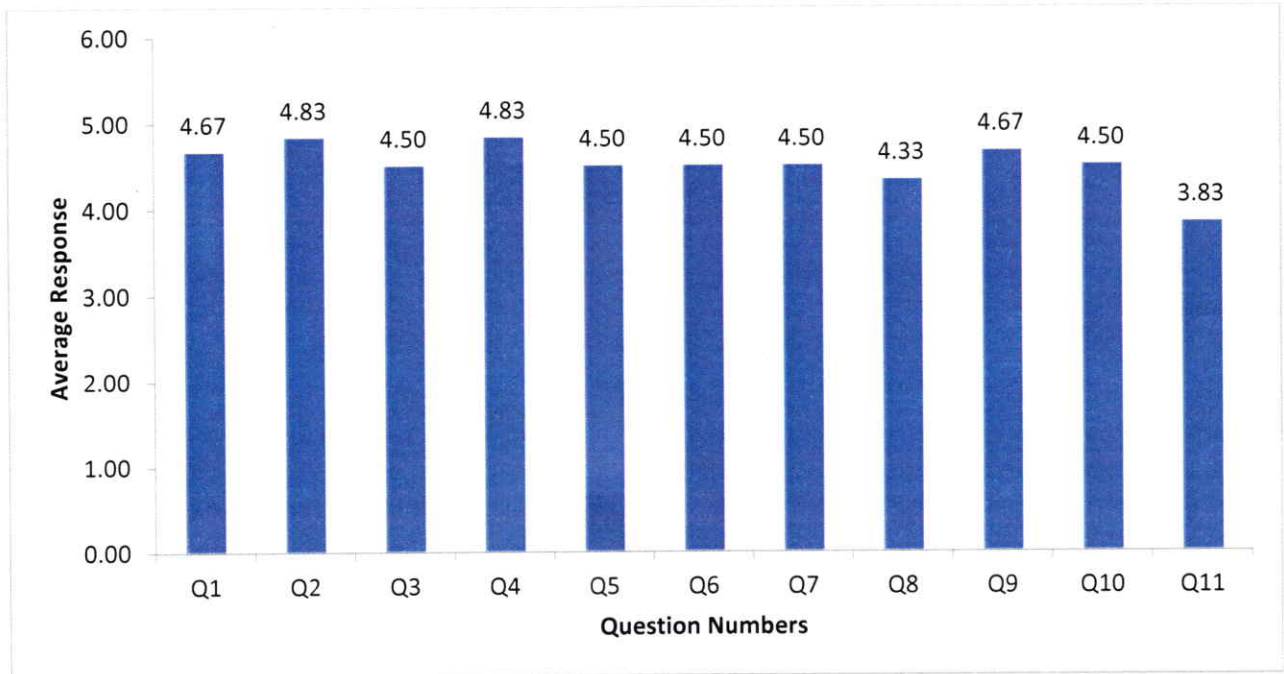

Principal
PRINCIPAL
Swami Vivekananda Institute of Technology
Mahbub College Campus, R.P. Road,
SECUNDERABAD-500 003.3

Feedback Analysis - faculty

Feedback on Academic Performance and Ambience

AY 2020-2021

Department of IT