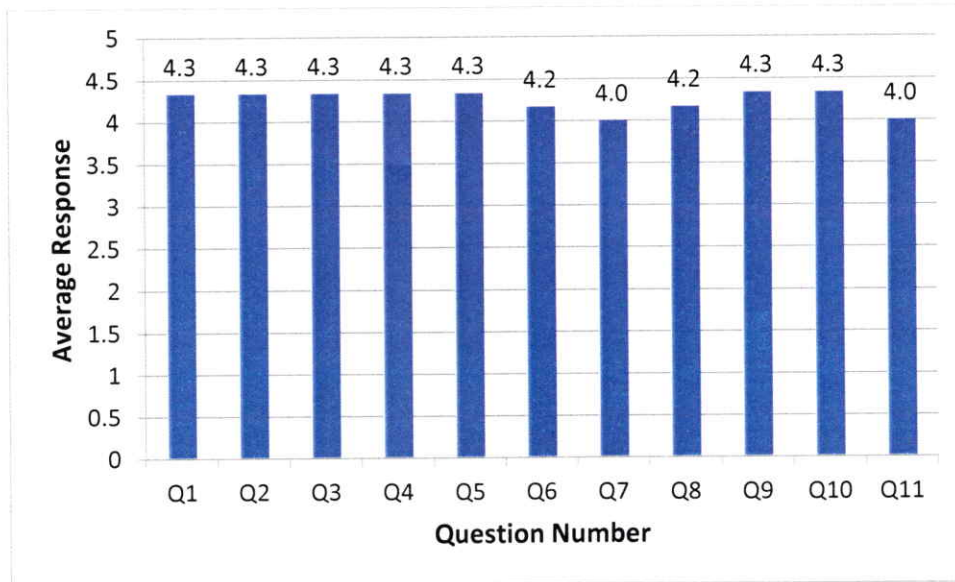

Feedback Analysis - Faculty

Feedback on Academic Performance and Ambience

AY 2020-2021

Department of CSE

HOD – CSE

Head of Department
Department of CSE

Swami Vivekananda Institute of Technology

Principal

PRINCIPAL

Swami Vivekananda Institute of Technology
Mahbub College Campus, R.P.Road,
SECUNDERABAD-500 003.3