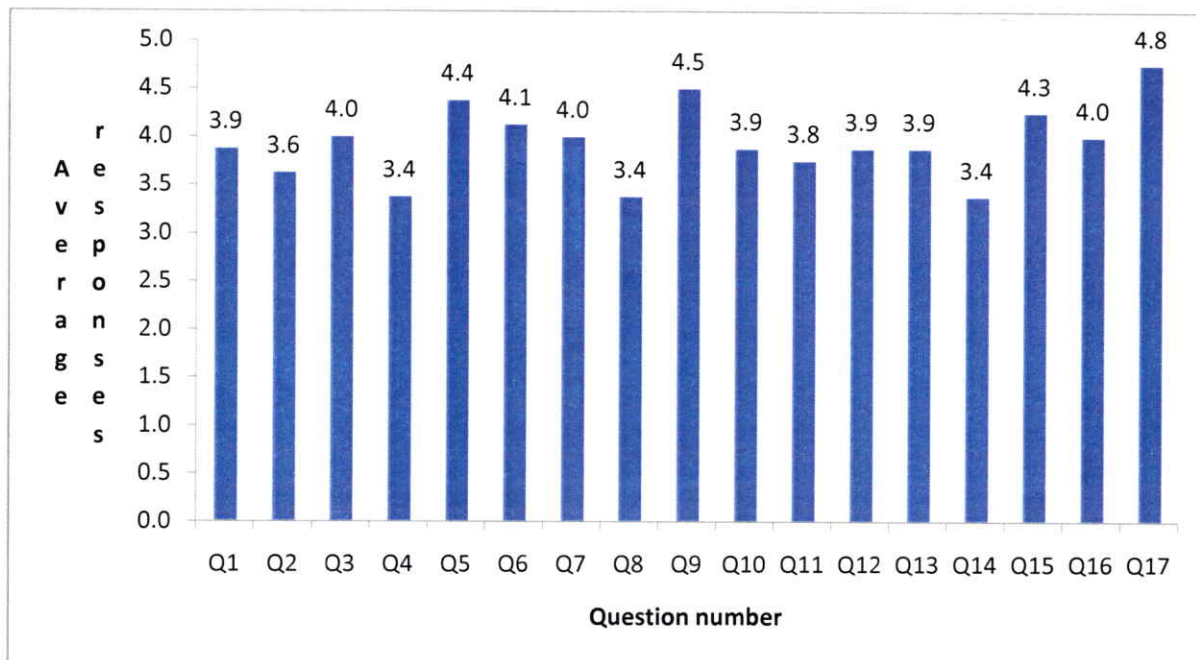

Principal

PRINCIPAL
Swami Vivekananda Institute of Technology
Mahabub College Campus, R.P.Road,
SECUNDERABAD-500083

Feedback Analysis - Employer
Feedback on Academic Performance and Ambience
AY 2020-21

HOD-TPO