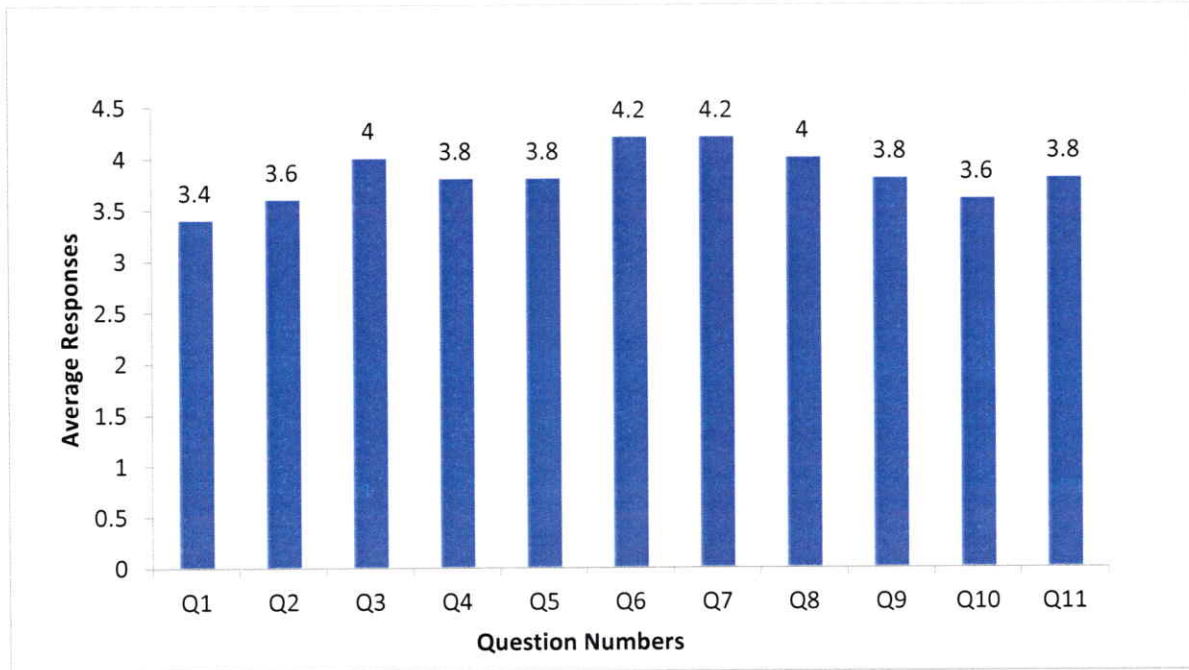

Feedback Analysis - faculty

Feedback on Academic Performance and Ambience

AY 2020-2021

Department of ECE