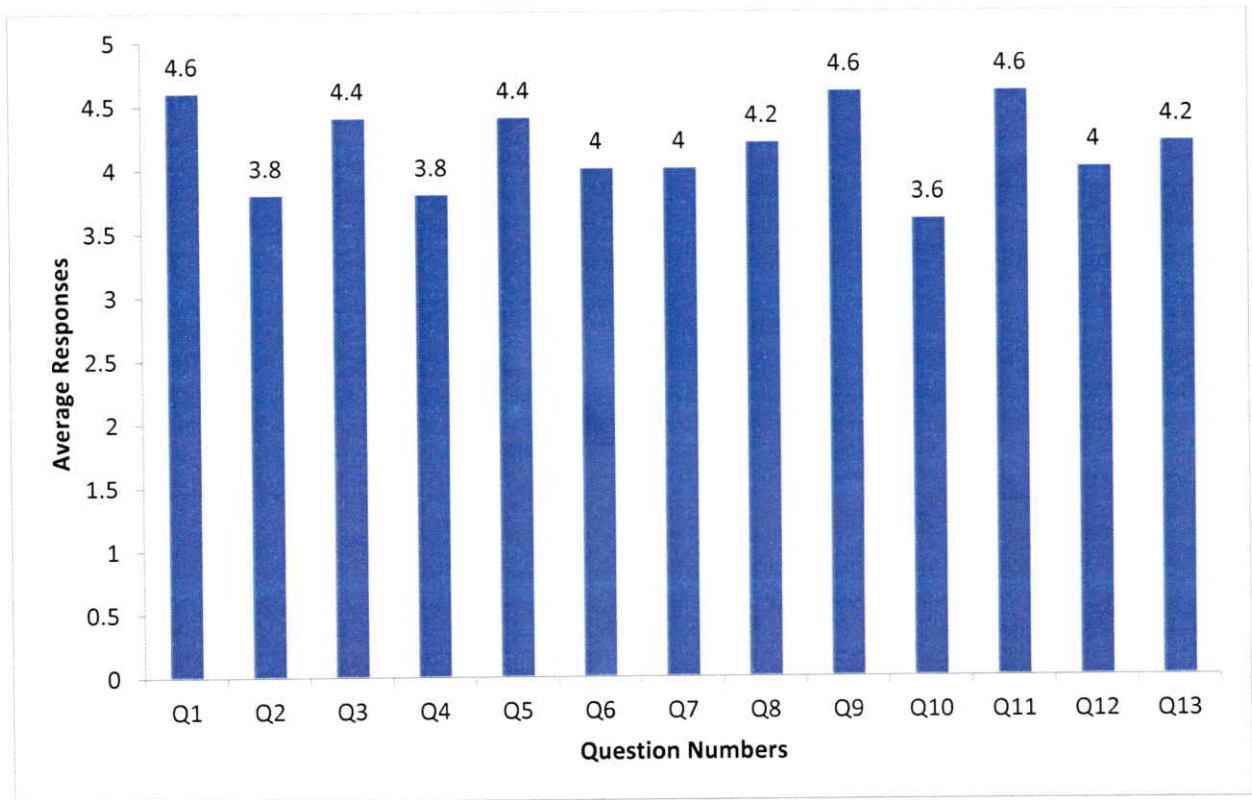

Feedback Analysis - Students
Feedback on Academic Performance and Ambience
AY 2020-21
Department of CSE(AIML)

HOD-CSE(AIML)

Principal
PRINCIPAL
Swami Vivekananda Institute of Technology
Mahbub College Campus, R.P.Road,
SECUNDERABAD-500 003,2