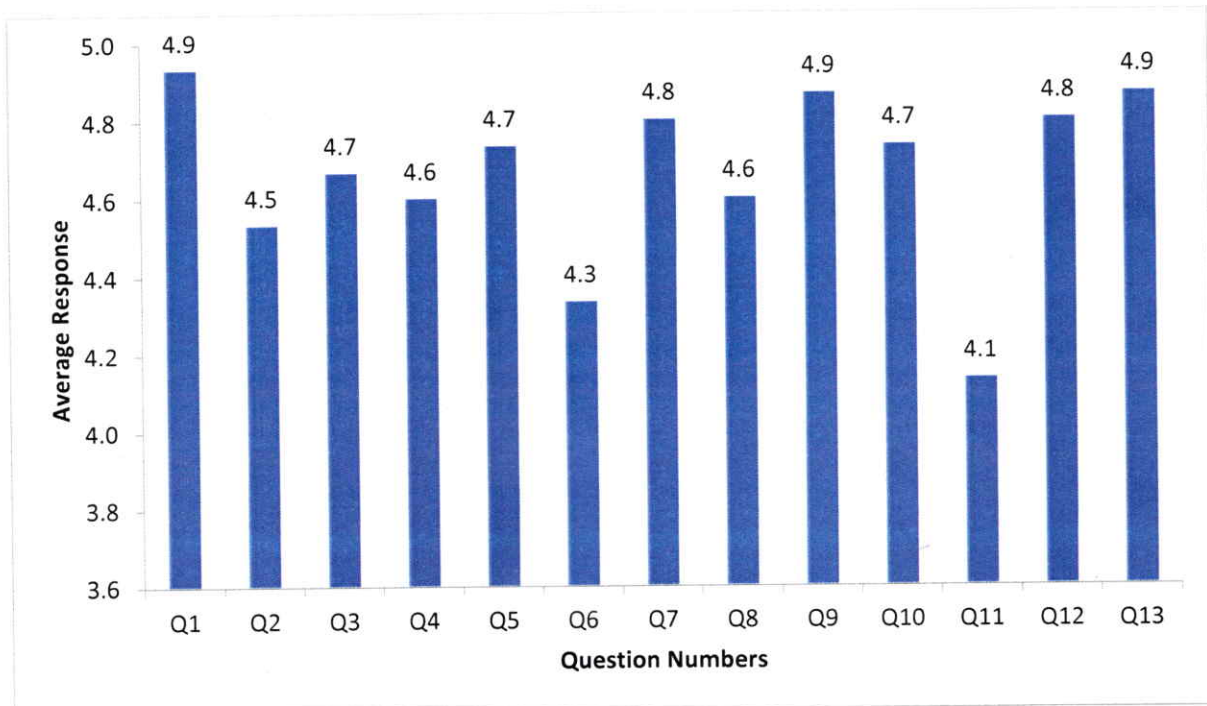

Feedback Analysis - Students
Feedback on Academic Performance and Ambience

AY 2020-21

Department of IT

HOD - IT

Head of Department
Department of IT
Swami Vivekananda Institute of Technology

Principal

PRINCIPAL
Swami Vivekananda Institute of Technolo
Mahbub College Campus, R.P.Roa
SECUNDERABAD-500 003.3