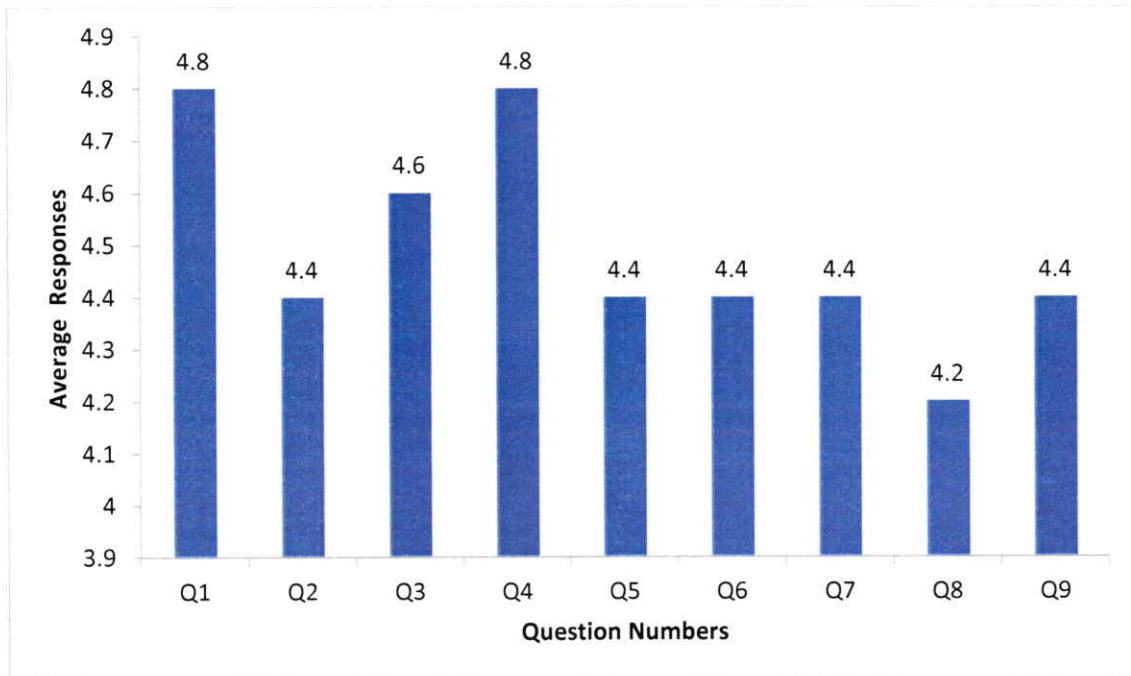

Principal
PRINCIPAL

Swami Vivekananda Institute of Technology
Mahbub College Campus, R.P.Road,
SECUNDERABAD-500 003.3

Feedback Analysis - ALUMNI

Feedback on Academic Performance and Ambience

AY 2020-2021

Department of ECE