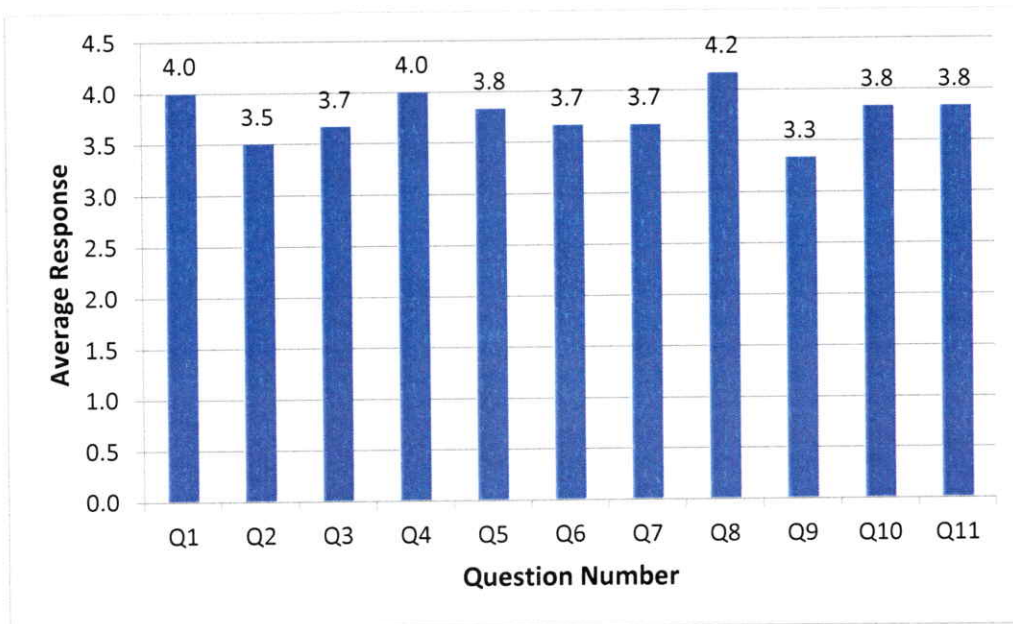

Feedback Analysis - Faculty
Feedback on Academic Performance and Ambience
AY 2020-2021
Department of CSE-CS

J.H.R.ji
HOD – CSE-CS

Head of Department
Department of CSE
Swami Vivekananda Institute of Technology

[Signature]
Principal

PRINCIPAL
Swami Vivekananda Institute of Technology
Mahabub College Campus, R.F. Road,
SECUNDERABAD-500 003, Road,
SECUNDERABAD-500 003