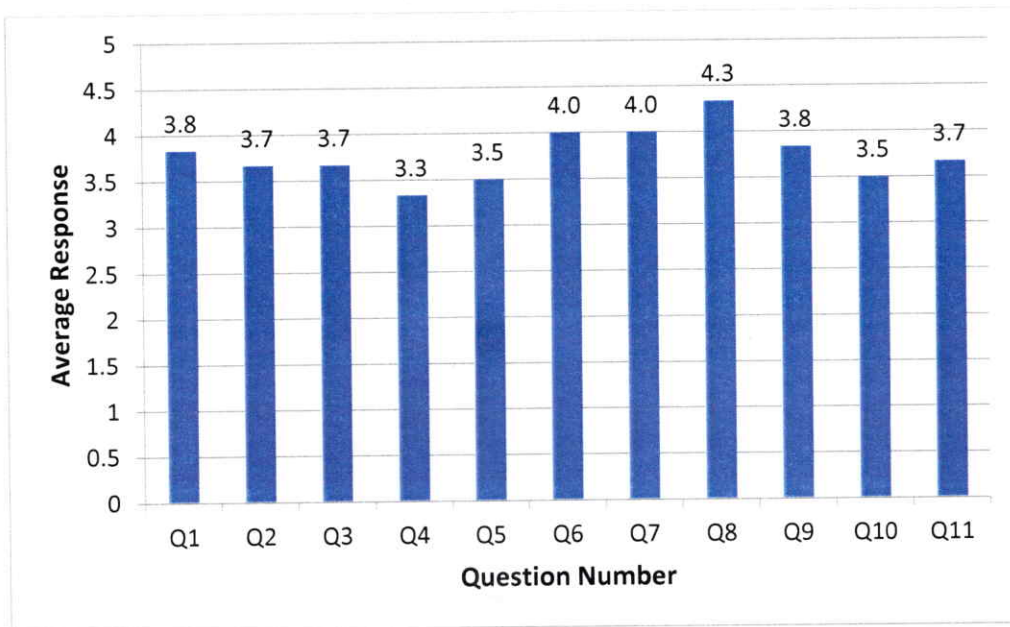

Feedback Analysis - Students
Feedback on Academic Performance and Ambience
AY 2020-21

Department of CSE(CS)

HOD-CSE(CS)

Head of Department
Department of CSE
Swami Vivekananda Institute of Technology

Principal

PRINCIPAL
Swami Vivekananda Institute of Technology
Mahabub College Campus, F.P.Road,
SECUNDERABAD-500 003.3