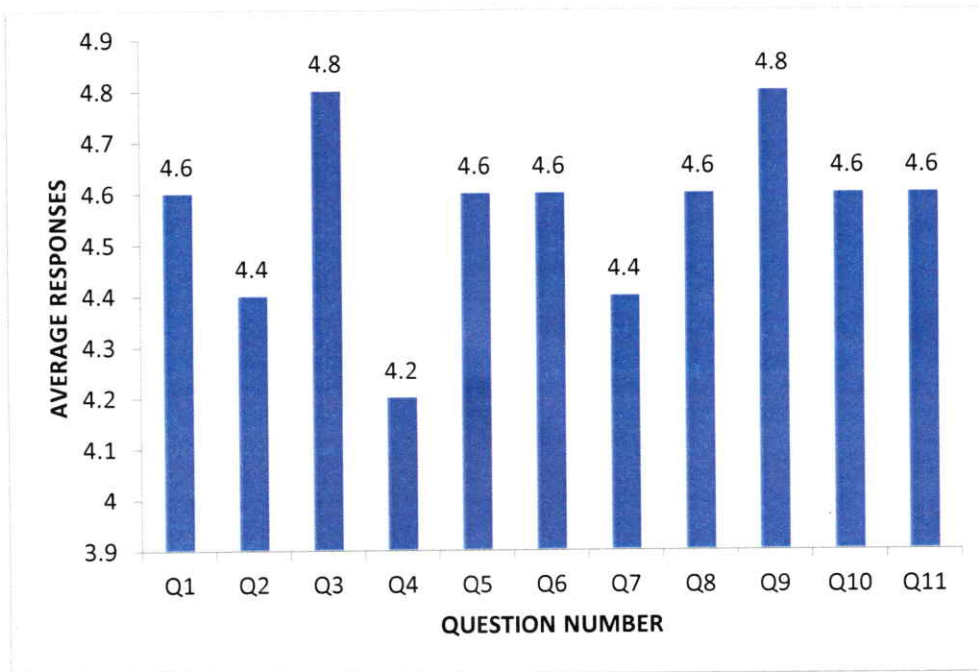

Feedback Analysis - Faculty
Feedback on Academic Performance and Ambience
AY 2020-2021
Department of CSE-AIML

HOD - CSE-AIML

Principal
Swami Vivekananda Institute of Technology
Mahbub College Campus, R.P.Road,
SECUNDERABAD-500 003.3