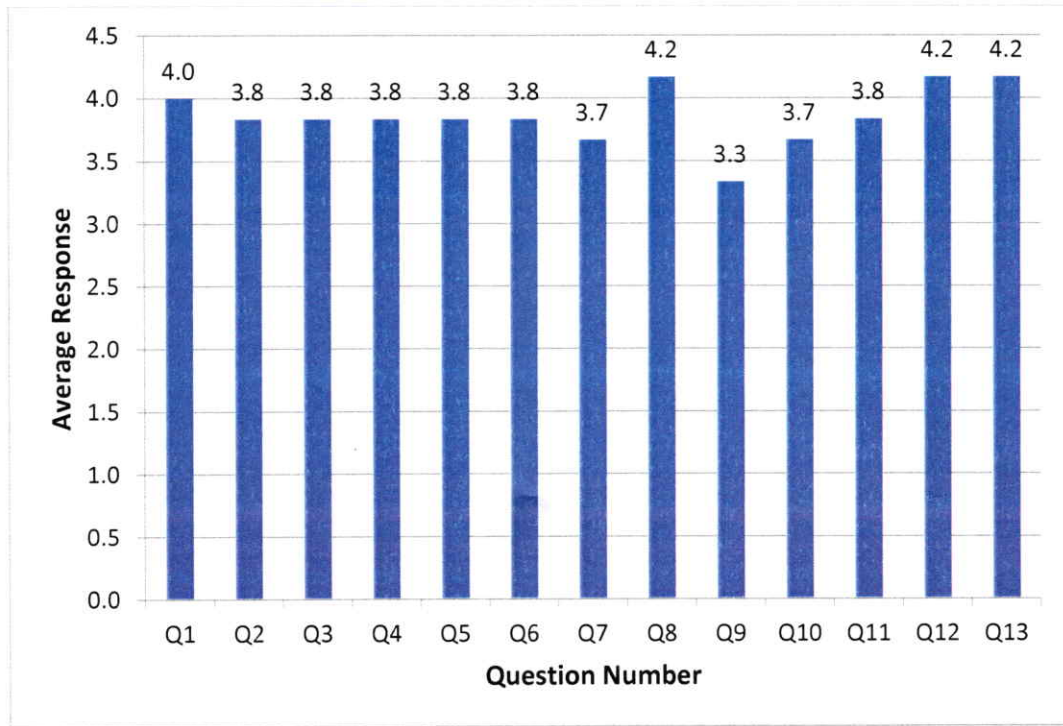

Feedback Analysis - Students
Feedback on Academic Performance and Ambience
AY 2020-2021

Department of CSE(IOT)