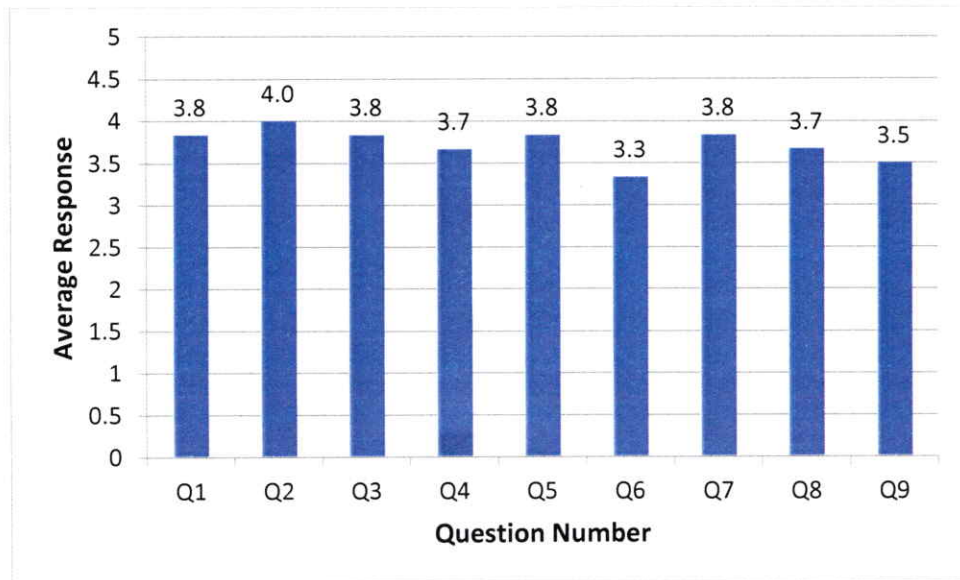

Feedback Analysis - ALUMNI
Feedback on Academic Performance and Ambience
AY 2020-2021
Department of CSE

HOD - CSE

Head of Department
Department of CSE
Swami Vivekananda Institute of Technology

Principal

PRINCIPAL
Swami Vivekananda Institute of Technology
Mahbub College Campus, R.P.Road,
SECUNDERABAD-500 003.3