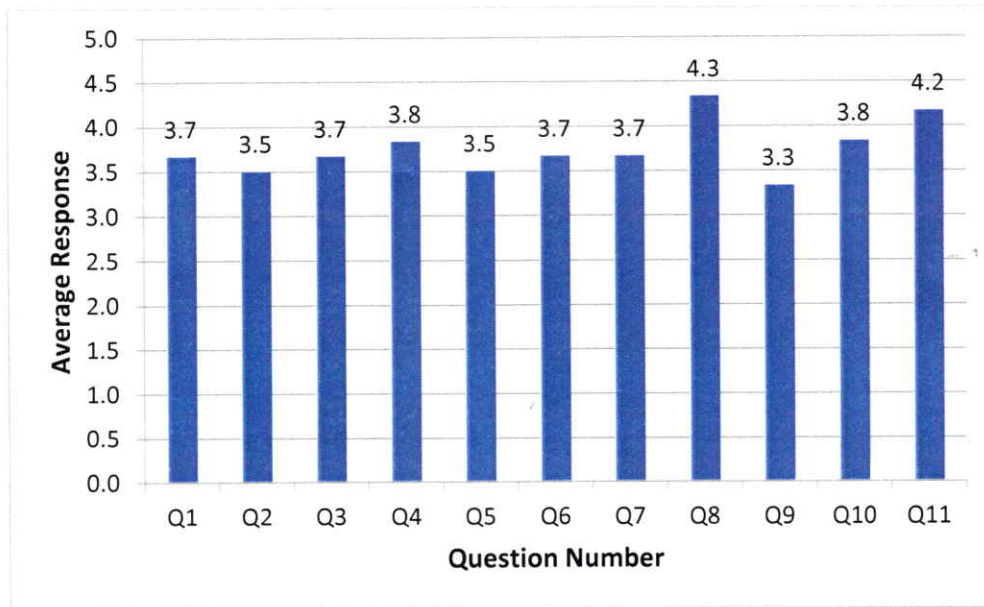

Feedback Analysis - Faculty

Feedback on Academic Performance and Ambience

AY 2020-2021

Department of CSE-IOT