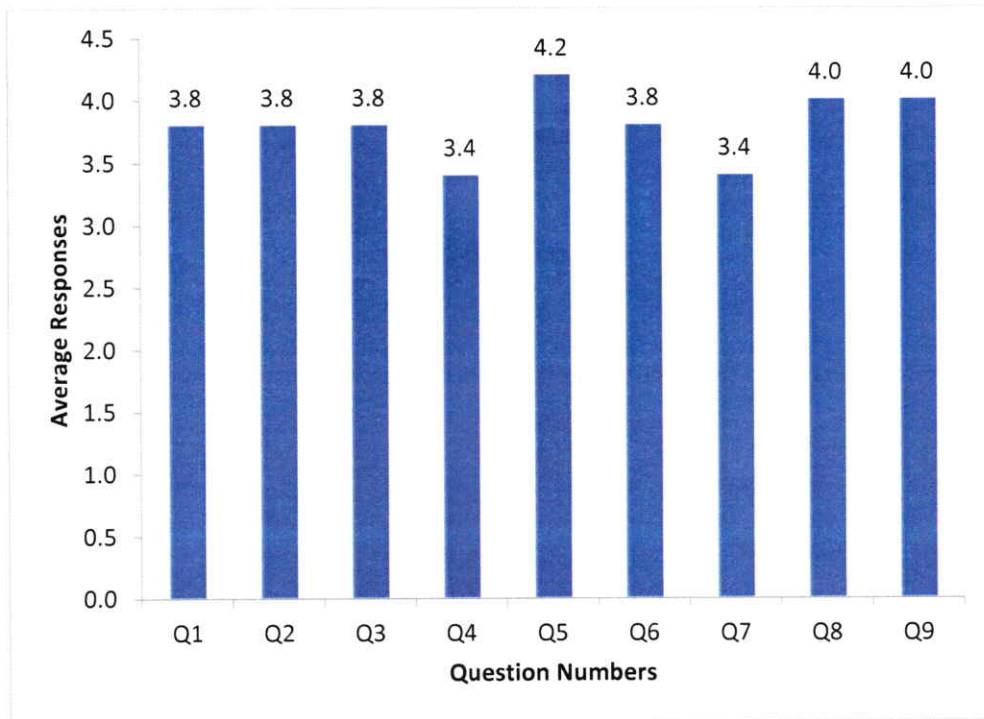

Feedback Analysis - ALUMNI
Feedback on Academic Performance and Ambience
AY 2021-2022
Department of ECE

HOD – ECE

Principal

Swami Vivekananda Institute of Technology
Mahabub College Campus, J. Road,
SECUNDERABAD-500 088