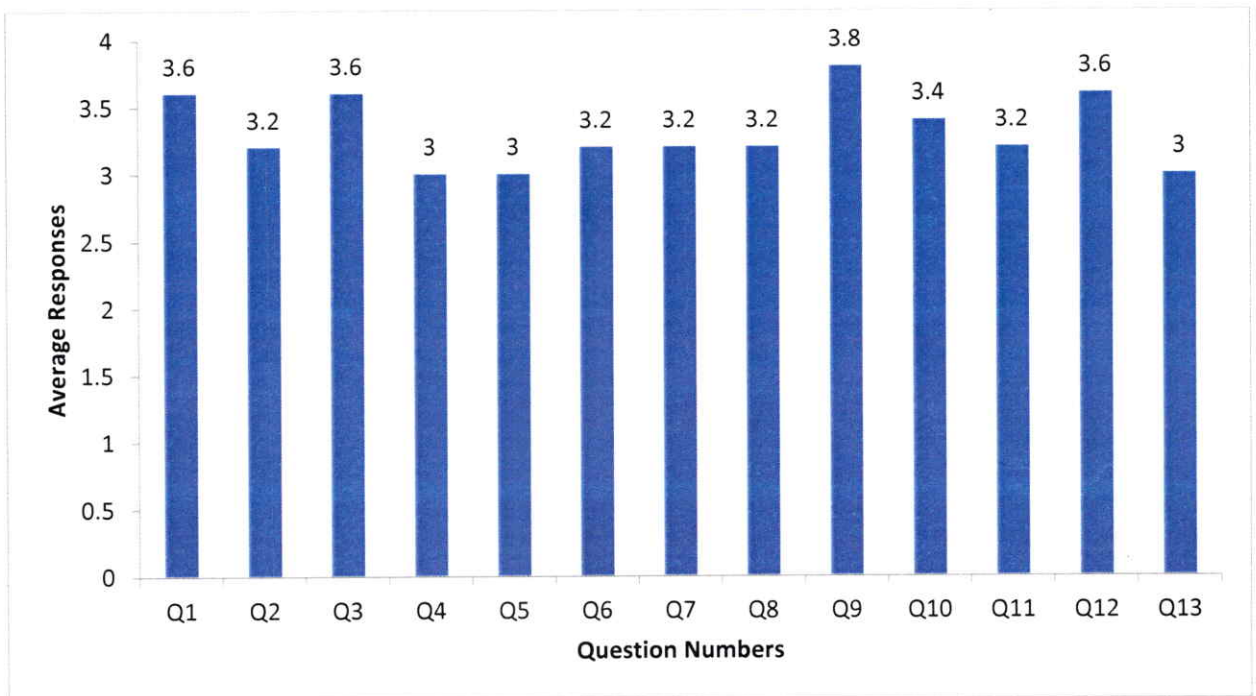

Feedback Analysis - Students
Feedback on Academic Performance and Ambience
AY 2021-22
Department of CSE(AIML)

HOD-CSE(AIML)

Principal

Swami Vivekananda Institute of Technology
Mahabub College Campus, R.P.Road,
SECUNDERABAD-500 003:9