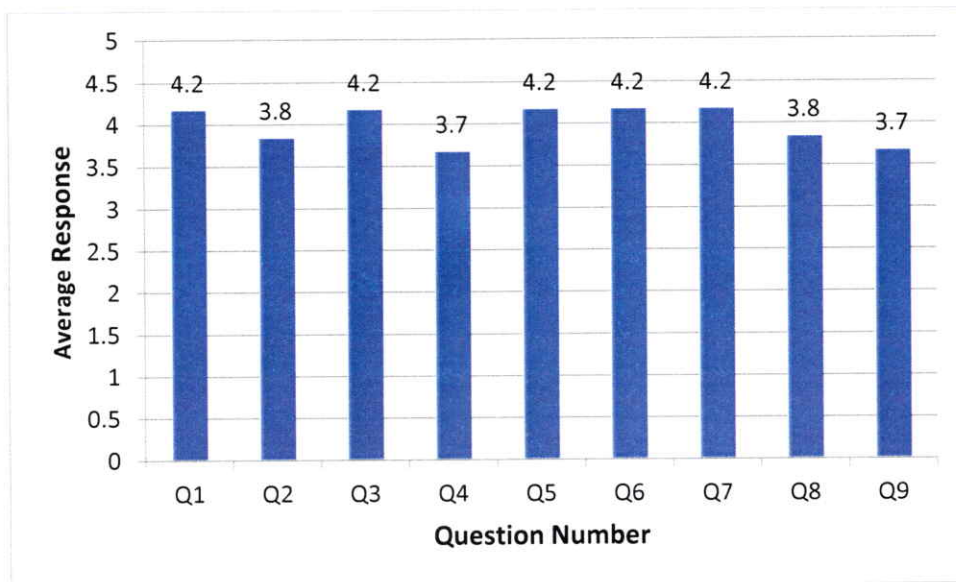

Department of IT

[Signature]
HOD-IT

[Signature]
Principal

PRINCIPAL
Swami Vivekananda Institute of Technology
Mahbub College Campus, K. J. Somayaji Road,
SECUNDERABAD-500 083

Feedback Analysis - ALUMNI
Feedback on Academic Performance and Ambience
AY 2021-2022
Department of CSE