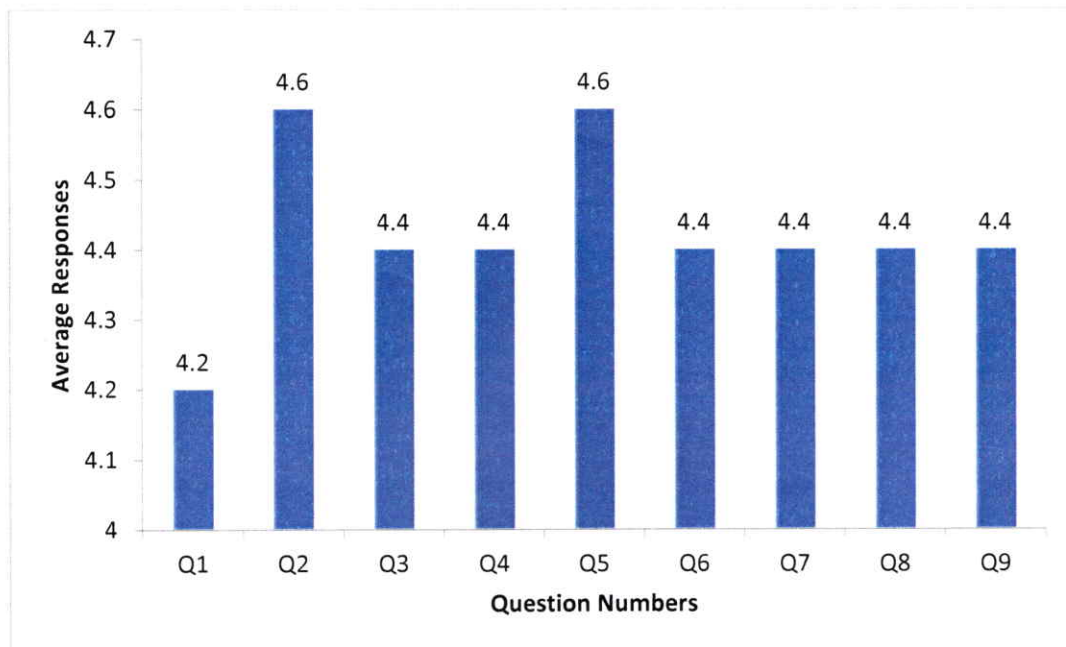

Feedback Analysis - ALUMNI
Feedback on Academic Performance and Ambience
AY 2021-2022

Department of ME