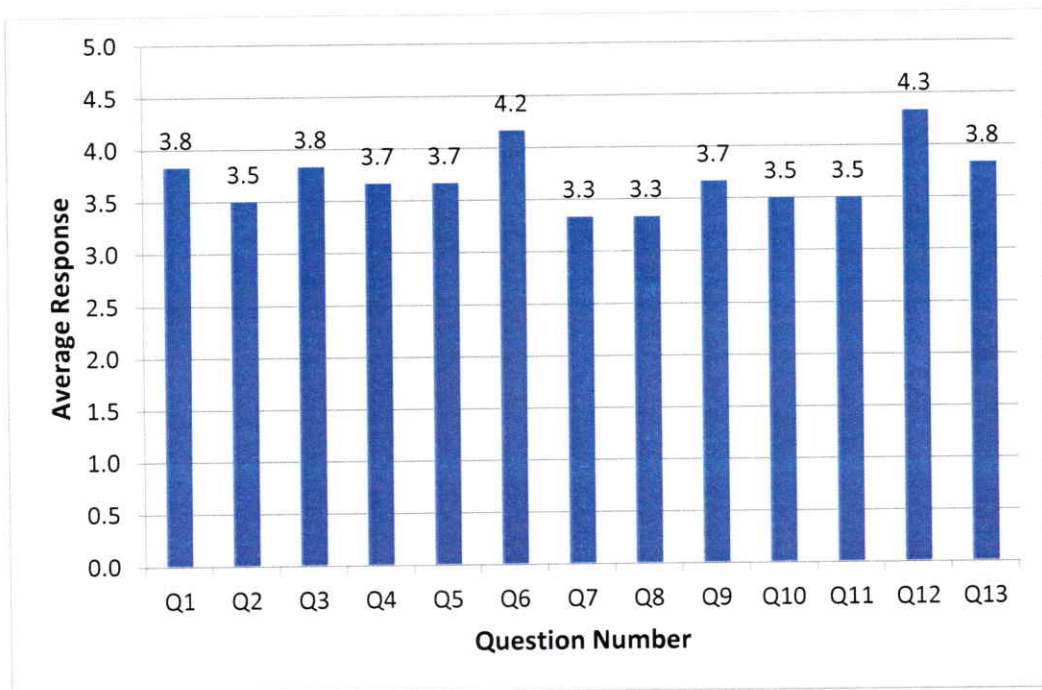

Feedback Analysis - Students
Feedback on Academic Performance and Ambience
AY 2021-2022

Department of CSE(CS)