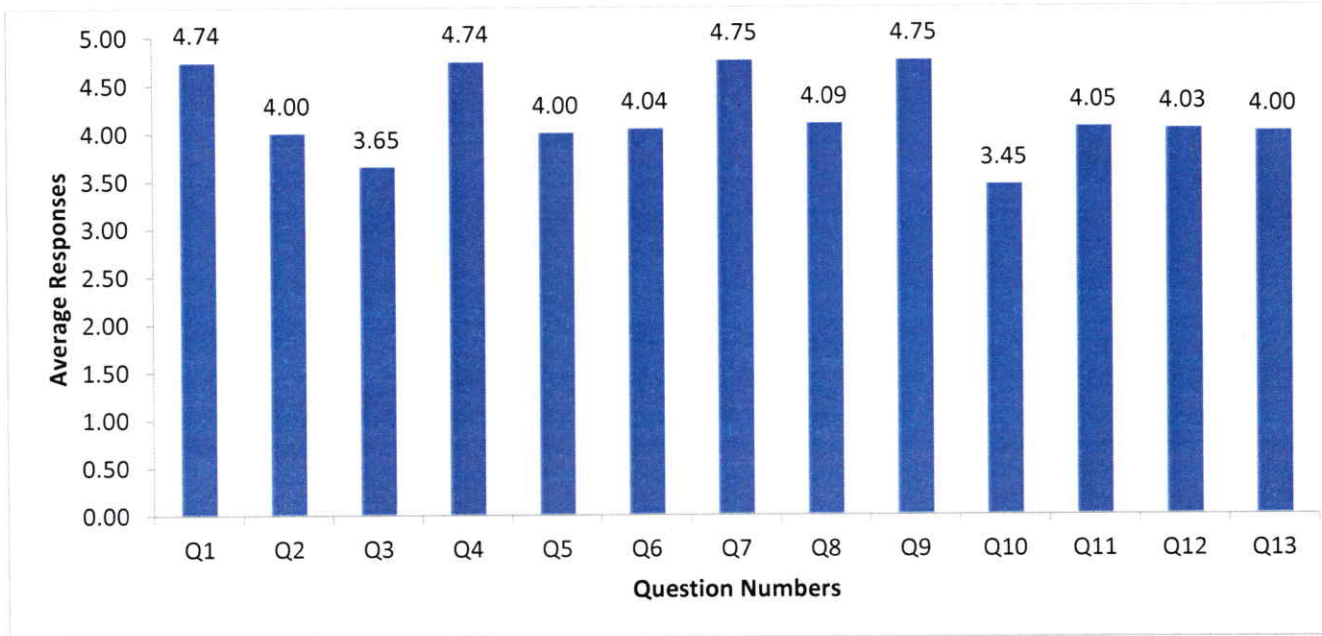

Feedback Analysis - Students
Feedback on Academic Performance and Ambience
AY 2021-22

Department of ME