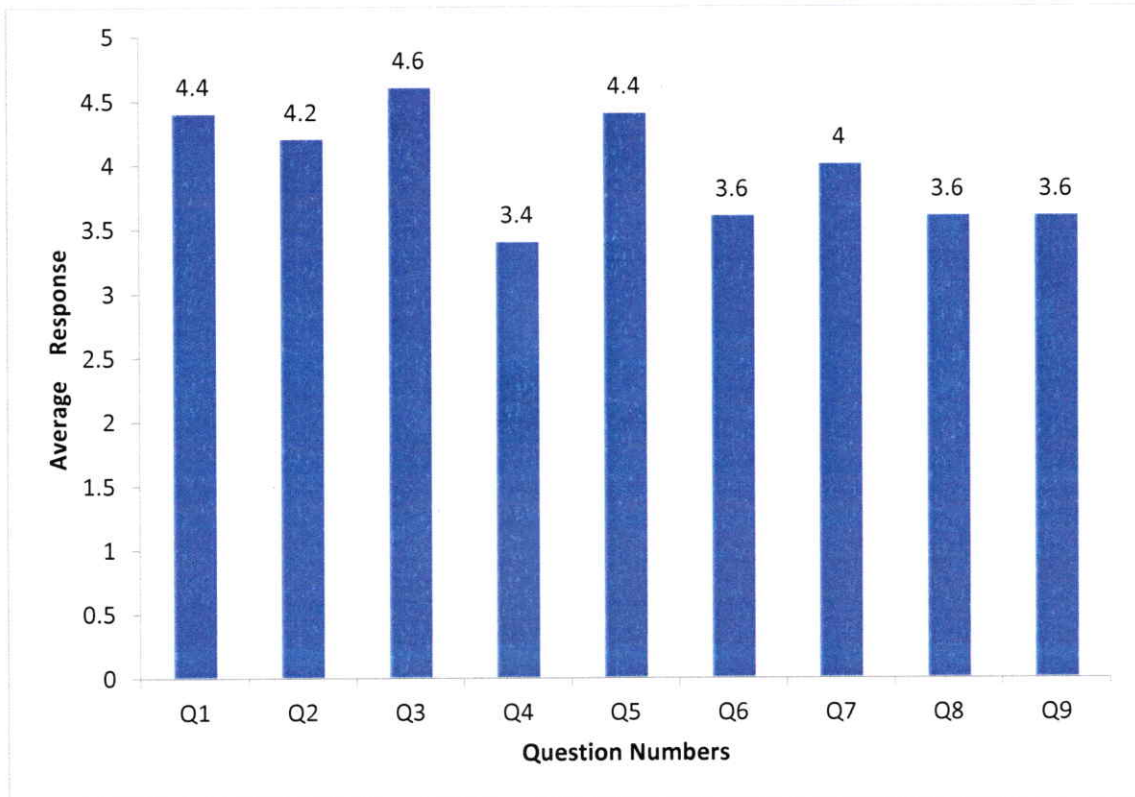

Feedback Analysis - ALUMNI

Feedback on Academic Performance and Ambience

AY 2021-2022

Department of IT