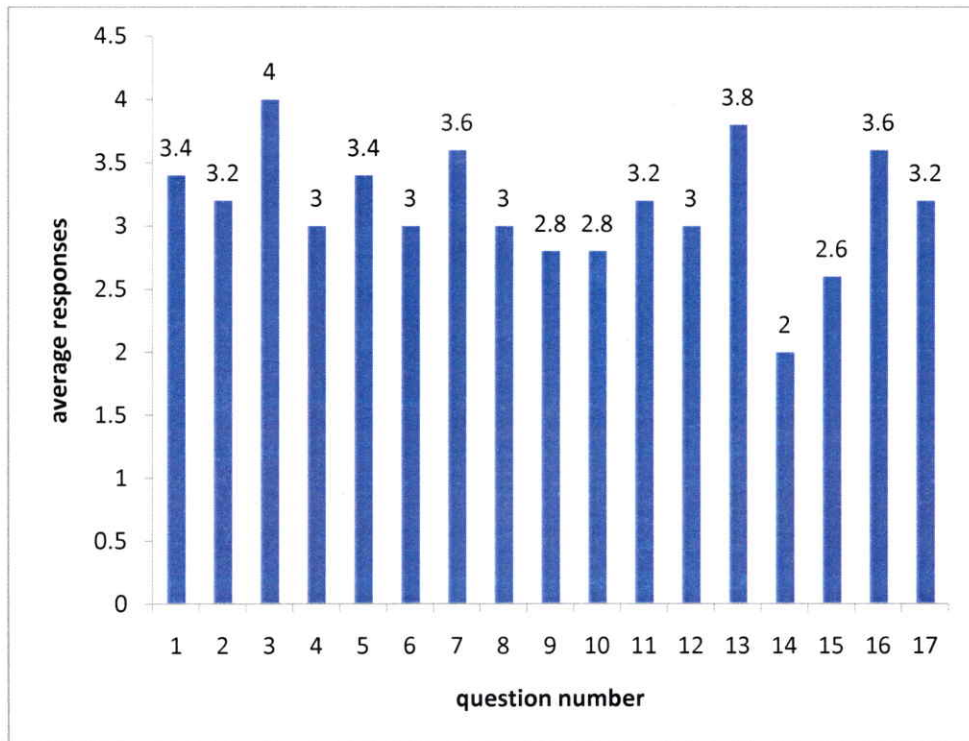

Principal
PRINCIPAL
Swami Vivekananda Institute of Technology
Mahabub College Campus, P. B. Road,
SECUNDERABAD-500 003.3

Feedback Analysis - Employer
Feedback on Academic Performance and Ambience
AY 2021-22