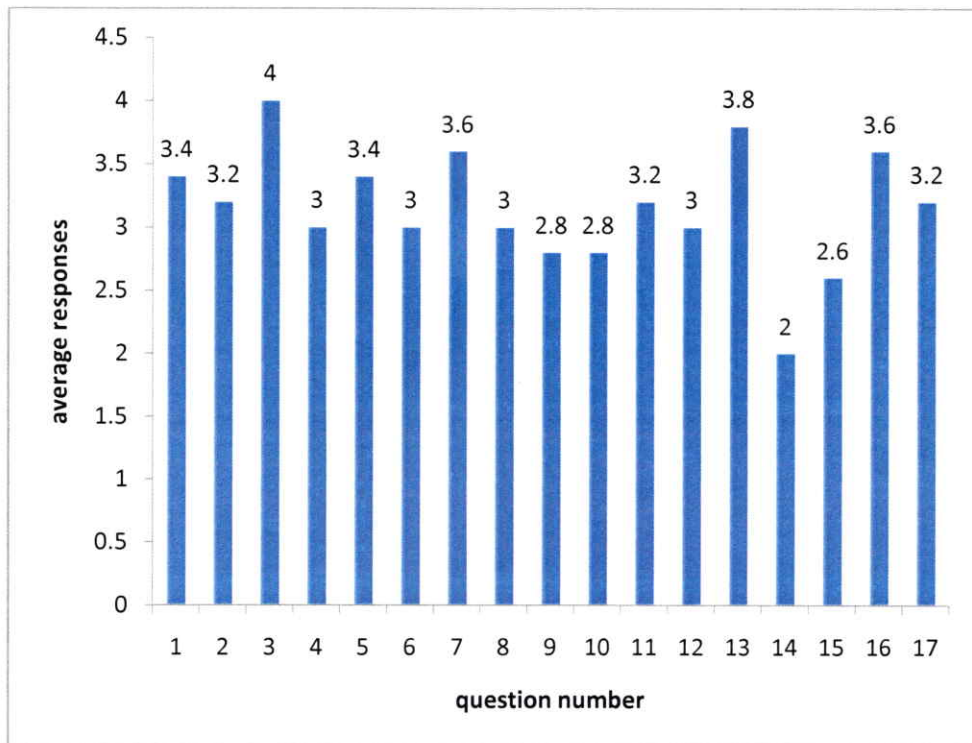

Robaul
Principal

PRINCIPAL
Swami Vivekananda Institute of Technology
Mahbub College Campus, R.P.Road,
SECUNDERABAD-500 003

Feedback Analysis - Employer
Feedback on Academic Performance and Ambience
AY 2021-22