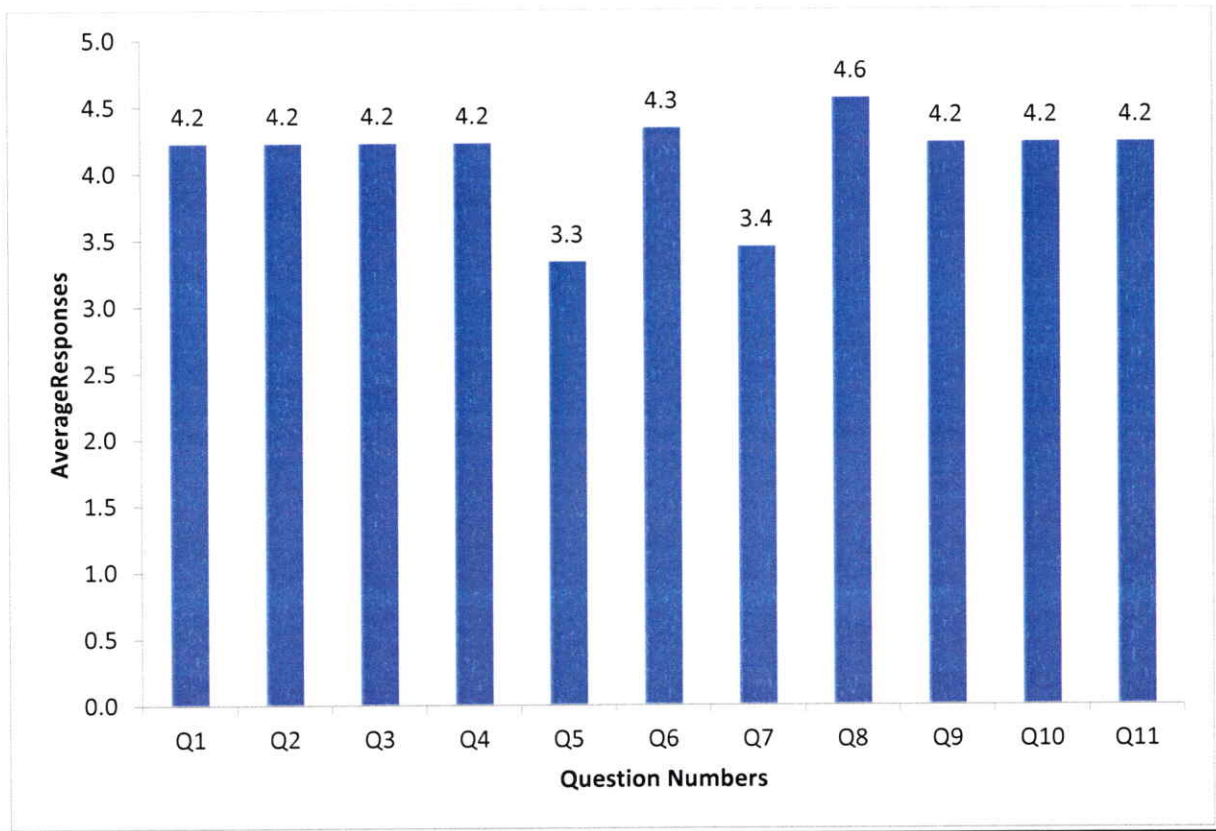

Feedback Analysis - Students
Feedback on Academic Performance and Ambience
AY 2021-2022
Department of ME