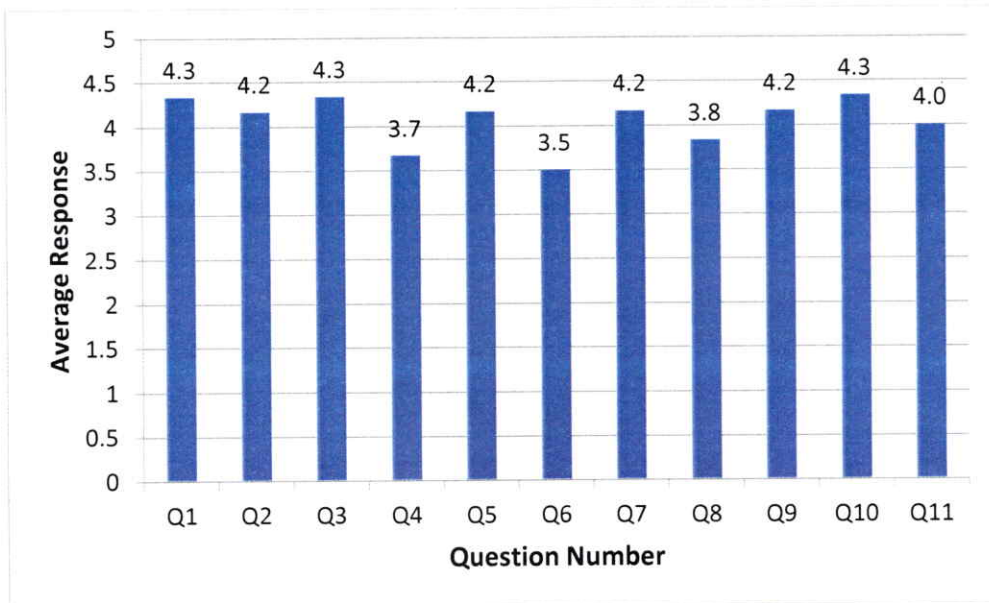

Feedback Analysis - Faculty
Feedback on Academic Performance and Ambience
AY 2021-2022
Department of CSE-IOT