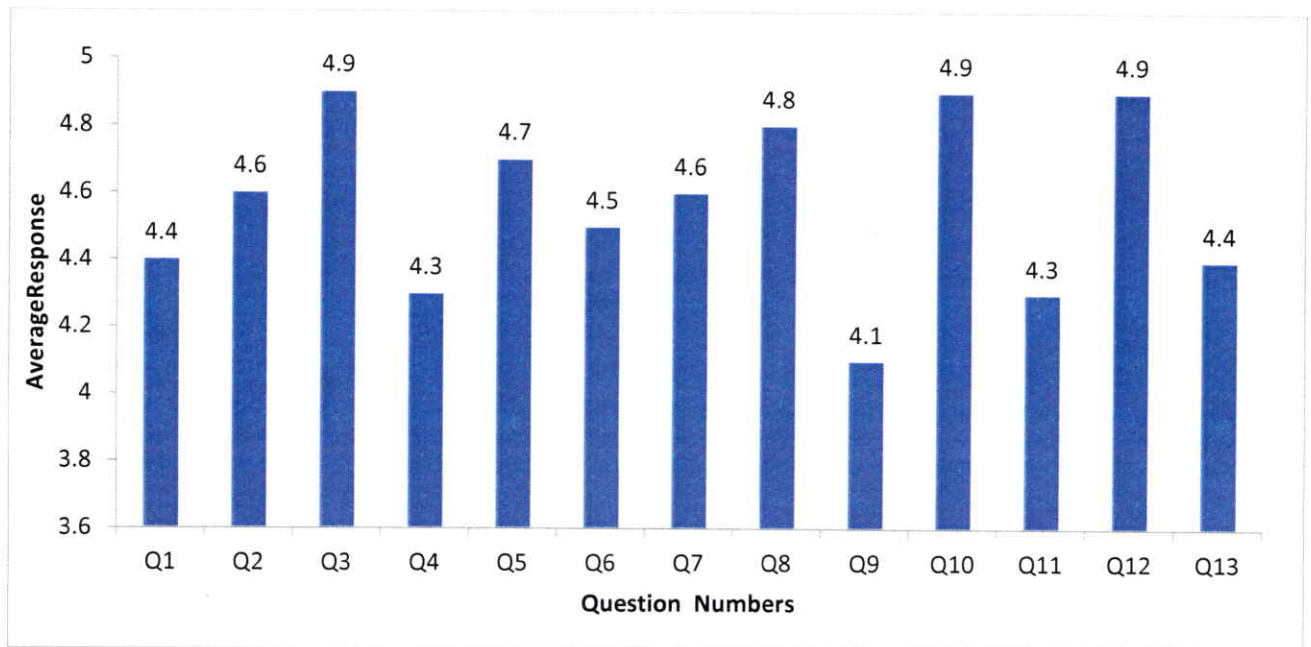

Feedback Analysis - Students
Feedback on Academic Performance and Ambience

AY 2021-22

Department of IT

Supanya
HOD - IT

Dhananjay
Principal

Principal
Swami Vivekananda Institute of Technology
Manubud College Campus, R.P. Road,
SECUNDERABAD-500 009, A