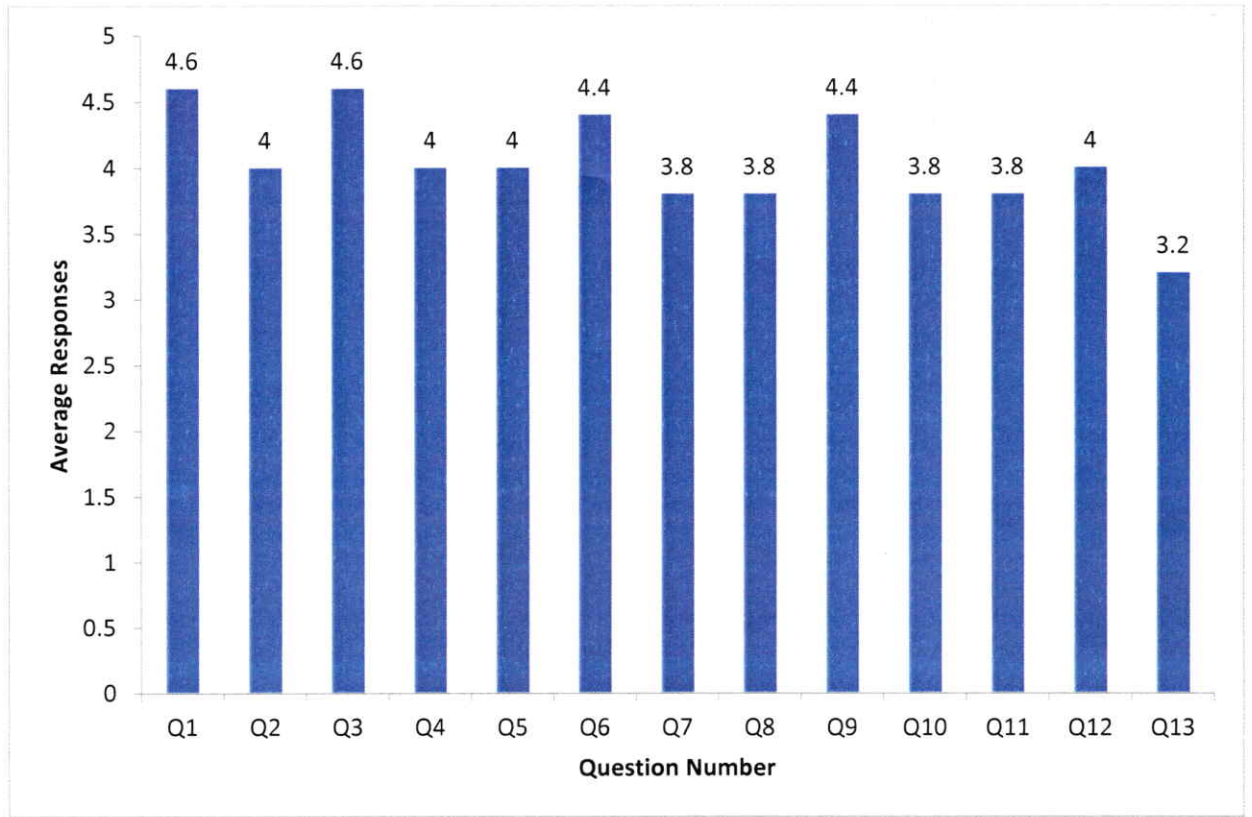

Feedback Analysis - Students

Feedback on Academic Performance and Ambience

AY 2021-22

Department of ECE