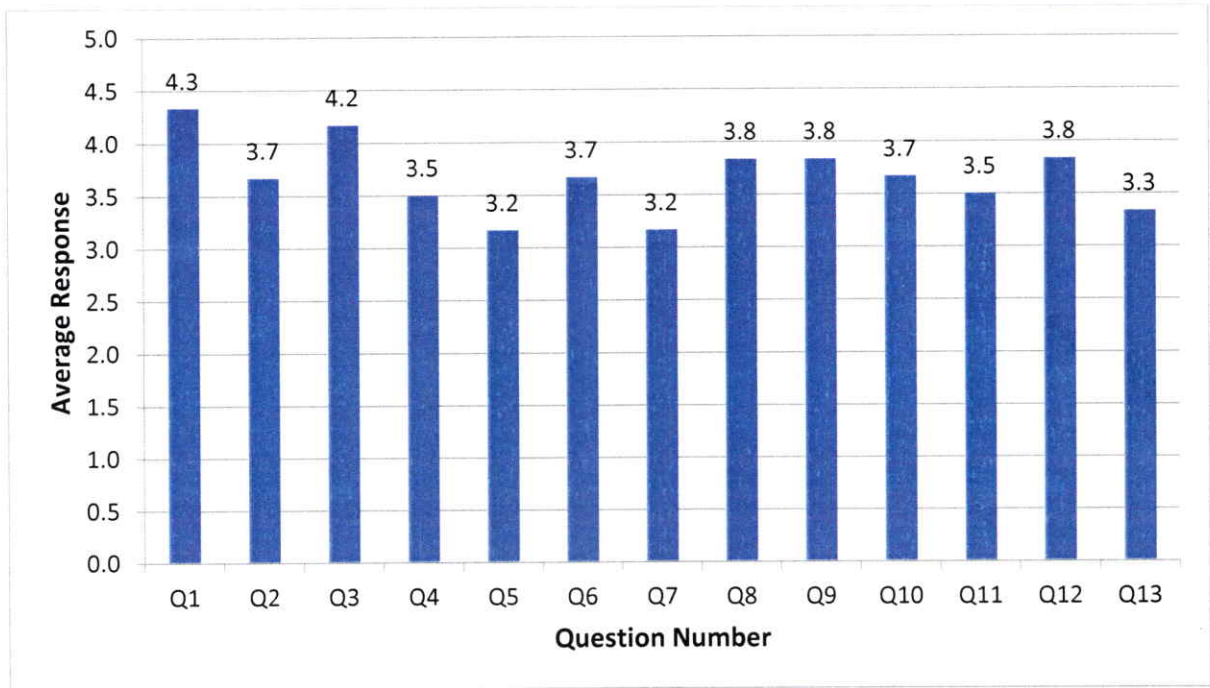

Feedback Analysis - Students

Feedback on Academic Performance and Ambience

AY 2021-22

Department of CSE