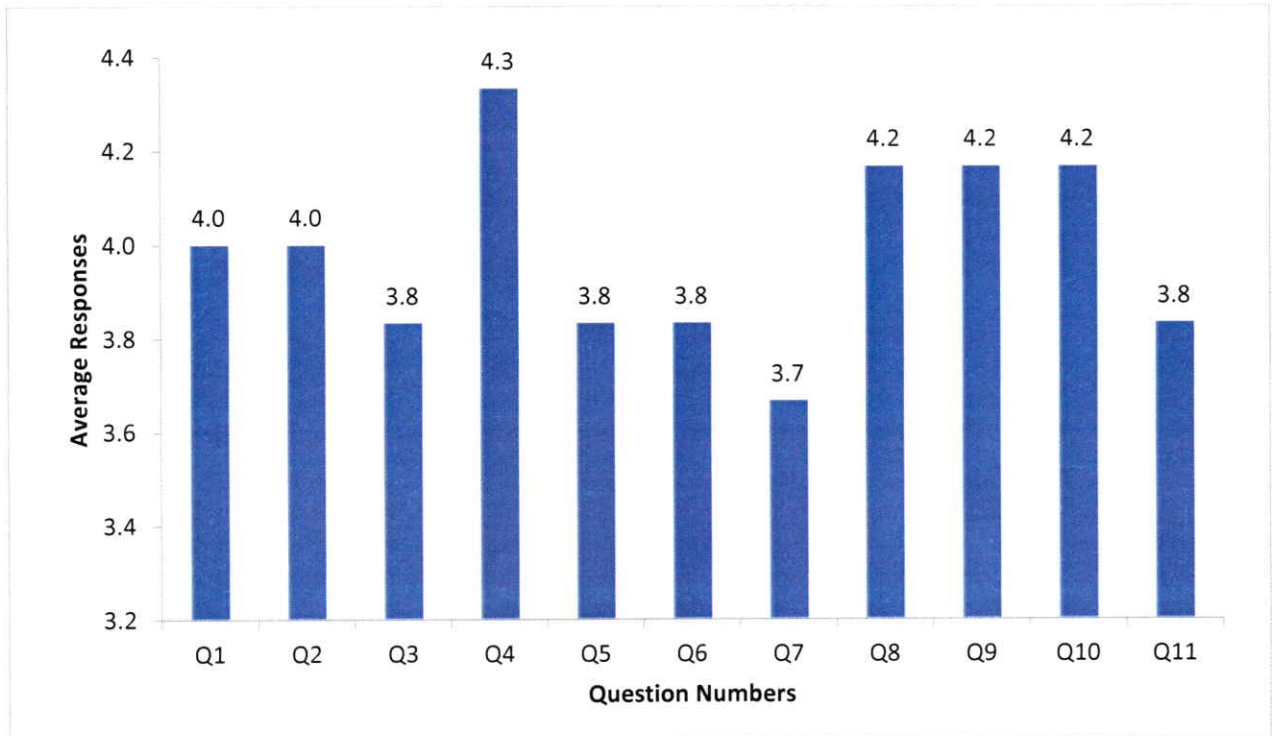

Feedback Analysis - faculty
Feedback on Academic Performance and Ambience
AY 2021-2022
Department of ECE