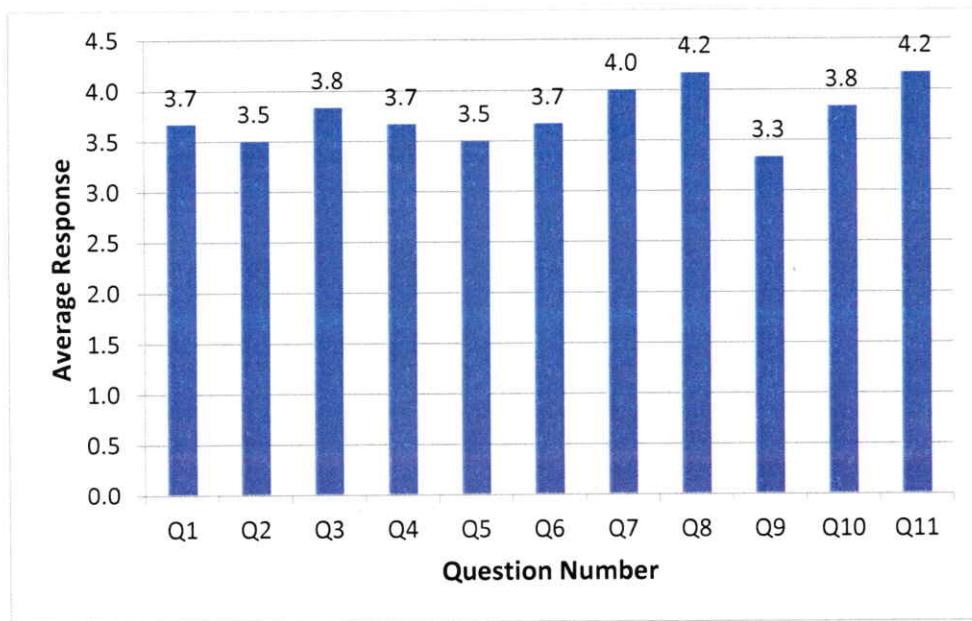

Feedback Analysis - Faculty
Feedback on Academic Performance and Ambience
AY 2021-2022

Department of CSE-CS

HOD - CS
Head of Department
Department of CSE
Swami Vivekananda Institute of Technology

Principal

PRINCIPAL
Swami Vivekananda Institute of Technology
Mahbub College Campus, R.F. Road,
SECUNDERABAD-500043