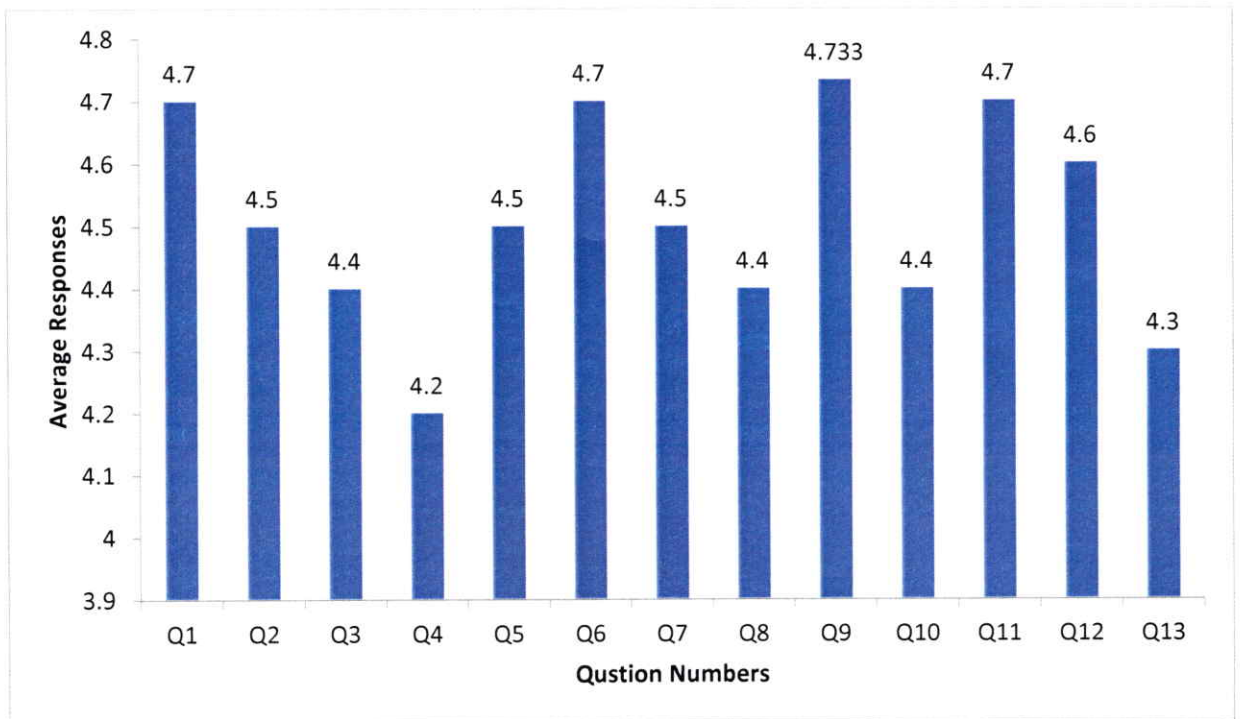

Feedback Analysis - Students
Feedback on Academic Performance and Ambience
AY 2021-22
Department of CSE(DS)