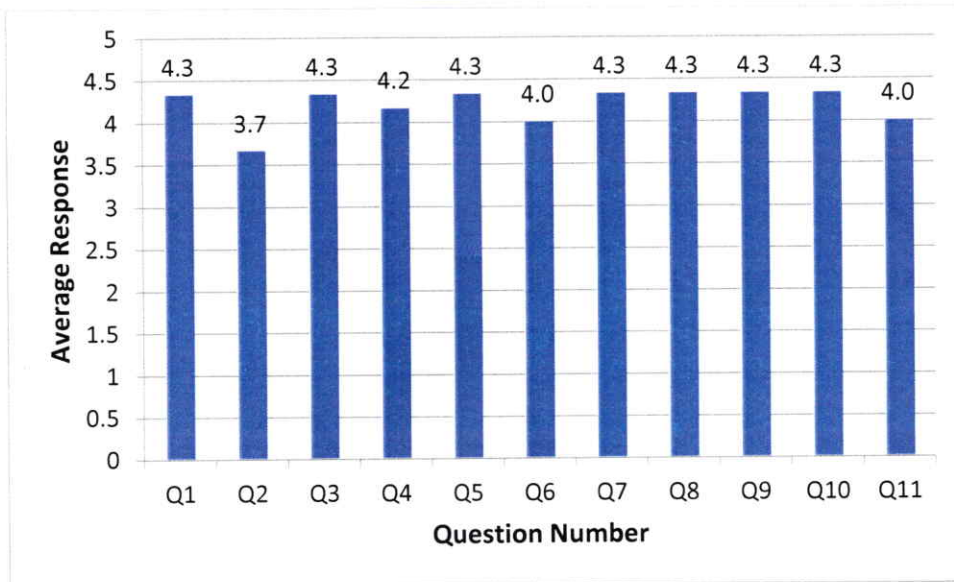

Feedback Analysis - Faculty
Feedback on Academic Performance and Ambience
AY 2021-2022
Department of CSE