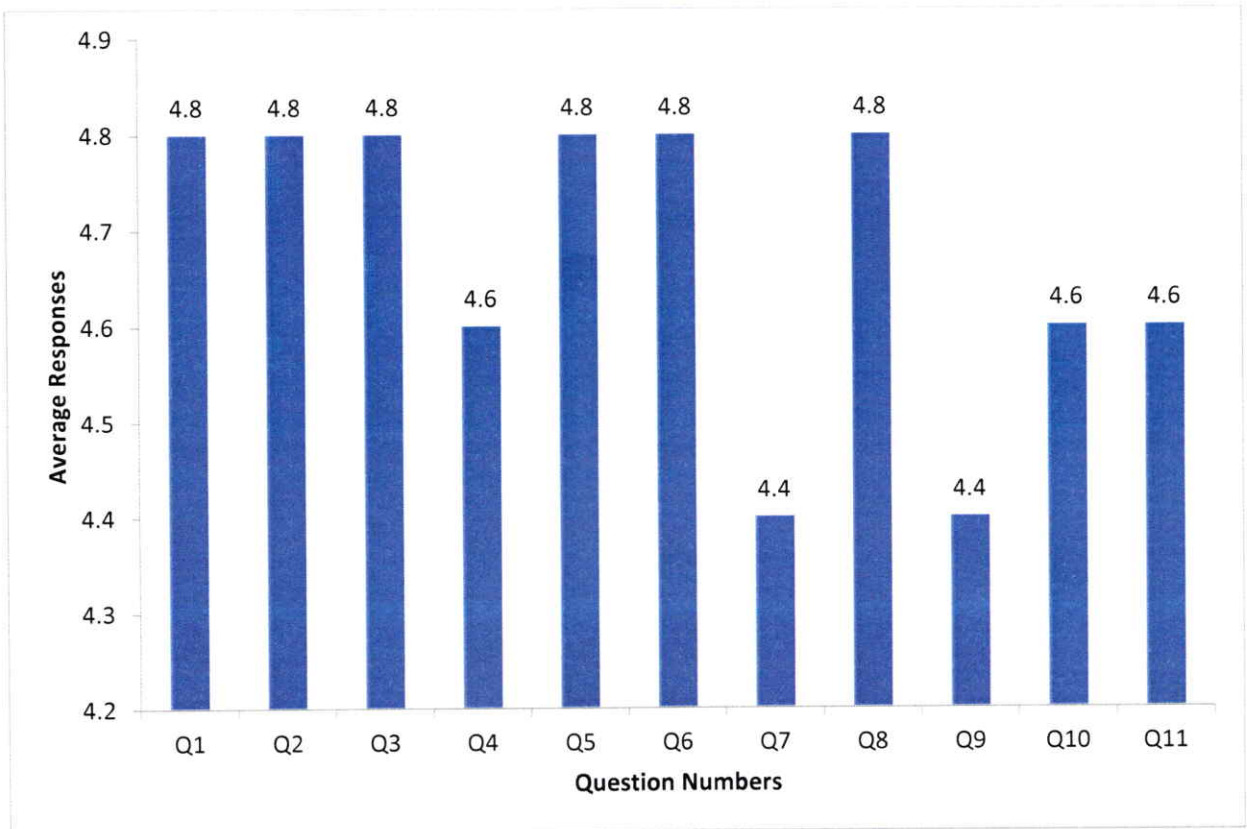

Feedback Analysis - faculty
Feedback on Academic Performance and Ambience
AY 2021-2022
Department of IT